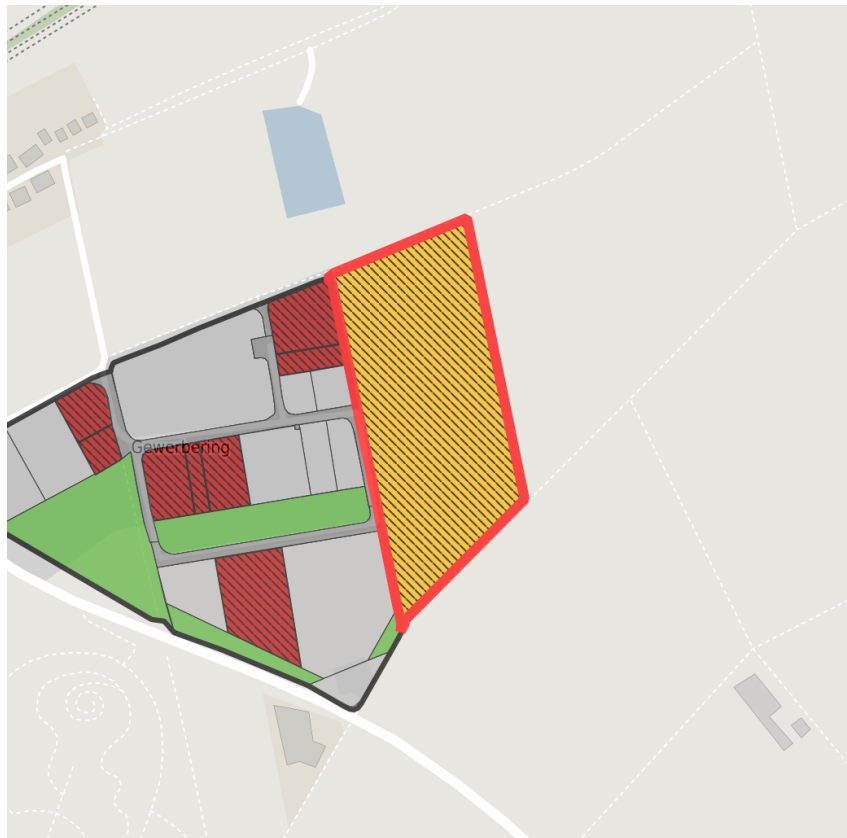

Factsheet parcel

Designation	Gewerbegebiet Auf der Heide (No. 021)
Area size	44,842 m ²
City / district	Merzenich, Kreis Düren

Map view

Regional overview

Municipal overview

Detail view

© [OpenStreetMap](#) contributors.

Availabilities

Immediately available area	Available area within short term (< 2 years)	Available area within medium term (2-5 years)	Available area within Long term (> 5 years)
Not available area			

Other areas

Private ownership	Water area	Rail area	Street area
Green area	Living space	disposal/supply infrastructure	Other Area

Parcel

Area size	44,842 m ²
Price	On Demand
Availability	Available area within medium term (2-5 years)
Area designation	Commercial zone
Restriction	Yes
Divisible	Yes
24h operation	No

Commercial zone

Location	Outskirts
Industrial tax multiplier	400.00 %
Price range	from 38.50 €/m ² to 38.50 €/m ²
Regional important?	No

Erreichbarkeit in 20 Minuten: 417.000
 Einwohner

Transport connections