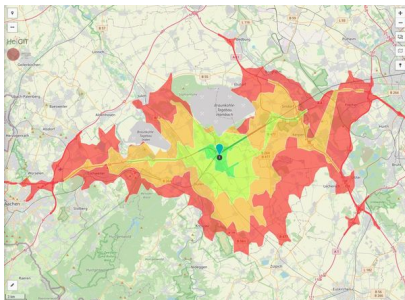

Factsheet parcel

Designation	Gewerbegebiet Auf der Heide (No. 021)
Area size	44,842 m ²
City / district	Merzenich, Kreis Düren

Map view

Regional overview

Municipal overview

Detail view

© [OpenStreetMap](#) contributors.

Availabilities

Immediately available area	Available area within short term (< 2 years)	Available area within medium term (2-5 years)	Available area within Long term (> 5 years)
Not available area			

Other areas

Commercial zone

Location	Outskirts
Industrial tax multiplier	400.00 %
Price range	from 38.50 €/m ² to 38.50 €/m ²
Regional important?	No

Erreichbarkeit in 20 Minuten: 417.000
 Einwohner

Transport connections