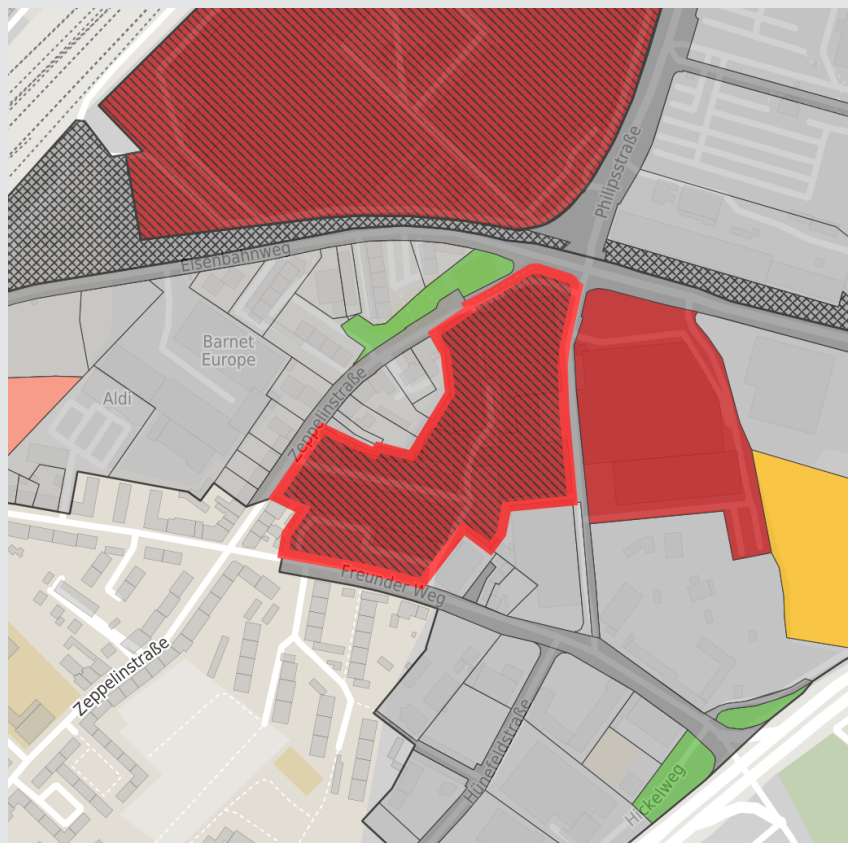

Factsheet parcel

Designation	Rothe Erde (No. 012)
Area size	30,885 m ²
City / district	Aachen, Stadt Aachen

Map view

Regional overview

Municipal overview

Detail view

© [OpenStreetMap](#) contributors.

Availabilities

Immediately available area	Available area within short term (< 2 years)	Available area within medium term (2-5 years)	Available area within Long term (> 5 years)
Not available area			

Other areas

Private ownership	Water area	Rail area	Street area
Green area	Living space	disposal/supply infrastructure	Other Area

Parcel

Area size	30,885 m ²
Price	On Demand
Availability	Immediately available area
Divisible	No
24h operation	No

Commercial zone

Well reachable at the side of Global Player

Located conveniently at A544 and close to the city centre Rothe Erde offers optimal site conditions. As significant business area and historical steel location Rothe Erde is a home for nominate worldwide enterprises like Philips or Continental and offers a modern infrastructure with varied possibilities of establishing for all branches.