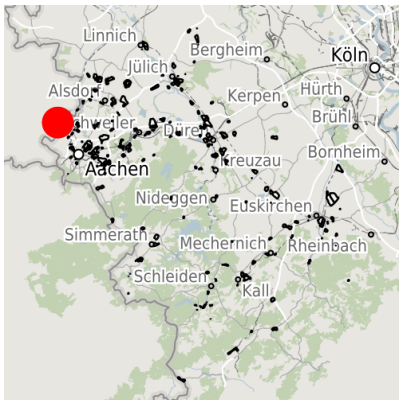

Factsheet parcel

Designation	Avantis - European Business Park (No. 171)
Area size	5,838 m ²
City / district	Aachen, Stadt Aachen

Map view

Regional overview

Municipal overview

Detail view

© [OpenStreetMap](#) contributors.

Availabilities

Immediately available area	Available area within short term (< 2 years)	Available area within medium term (2-5 years)	Available area within Long term (> 5 years)
Not available area			

Other areas

Commercial zone

AVANTIS - This is Europe!

AVANTIS, the binational European Science and Business Park, is now offering your ideas and innovations limitless opportunities. Located directly on the border between Germany and the Netherlands, we have a European outlook geared to your success. After all, there are no borders in the new Europe!

Grenzenlose Möglichkeiten auf AVANTIS!

Erreichbarkeit in 20 Minuten: 685.000 Einwohner

Transport connections

		Distance	
		[km]	[min]
Freeway	A4	0.1	1
Highway	N281	1.0	2
Airport	Maastricht Aachen Airport	36.0	25
	Flughafen Lüttich	80.1	63
Port	Binnenhavenweg Stein (NL)	29.0	35
	Holtum-Nordweg Born (NL)	44.3	33
Rail freight	AC-Hbf	16.4	17
Railway	Köln-Hbf	87.5	56
Public transport	Bushaltepunkt	0.1	1