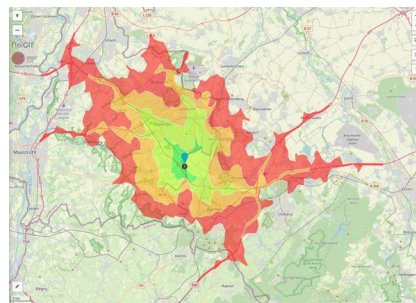

Commercial zone

AVANTIS - This is Europe!

AVANTIS, the binational European Science and Business Park, is now offering your ideas and innovations limitless opportunities. Located directly on the border between Germany and the Netherlands, we have a European outlook geared to your success. After all, there are no borders in the new Europe!

Location	Solitary location
Main industry sector	logistic companies, business and office buildings
Main companies	Deutsche Post DHL, Honold Logistik Group, Vodafone, DocMorris NV, Micromeritics GmbH, Naebbers Elektro BV
Industrial tax multiplier	475.00 %
Price range	from 80.00 €/m ² to 80.00 €/m ²
Regional important?	Yes

Grenzenlose Möglichkeiten auf AVANTIS!

Erreichbarkeit in 20 Minuten: 685.000 Einwohner

Transport connections

		Distance	
		[km]	[min]
Freeway	A4	0.1	1
Highway	N281	1.0	2
Airport	Maastricht Aachen Airport	36.0	25
	Flughafen Lüttich	80.1	63
Port	Binnenhavenweg Stein (NL)	29.0	35
	Holtum-Nordweg Born (NL)	44.3	33
Rail freight	AC-Hbf	16.4	17
Railway	Köln-Hbf	87.5	56
Public transport	Bushaltepunkt	0.1	1