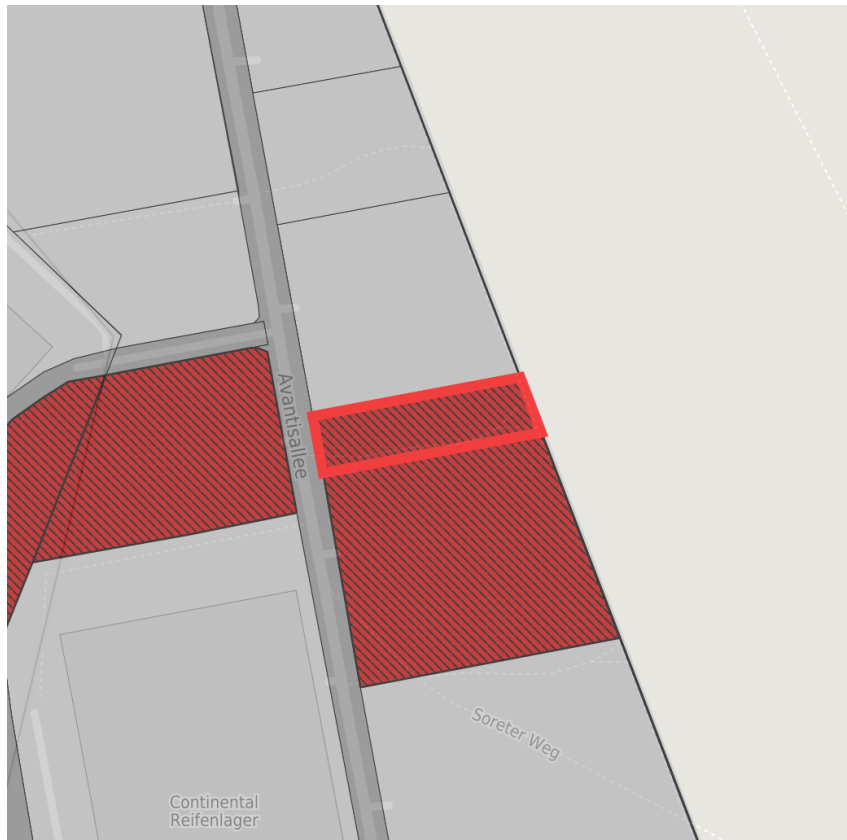

## Map view

Regional overview

Municipal overview

Detail view

© [OpenStreetMap](#) contributors.

## Parcel

Area size	5,838 m <sup>2</sup>
Price	On Demand
Availability	Immediately available area
Area designation	Commercial zone
Divisible	No
24h operation	No