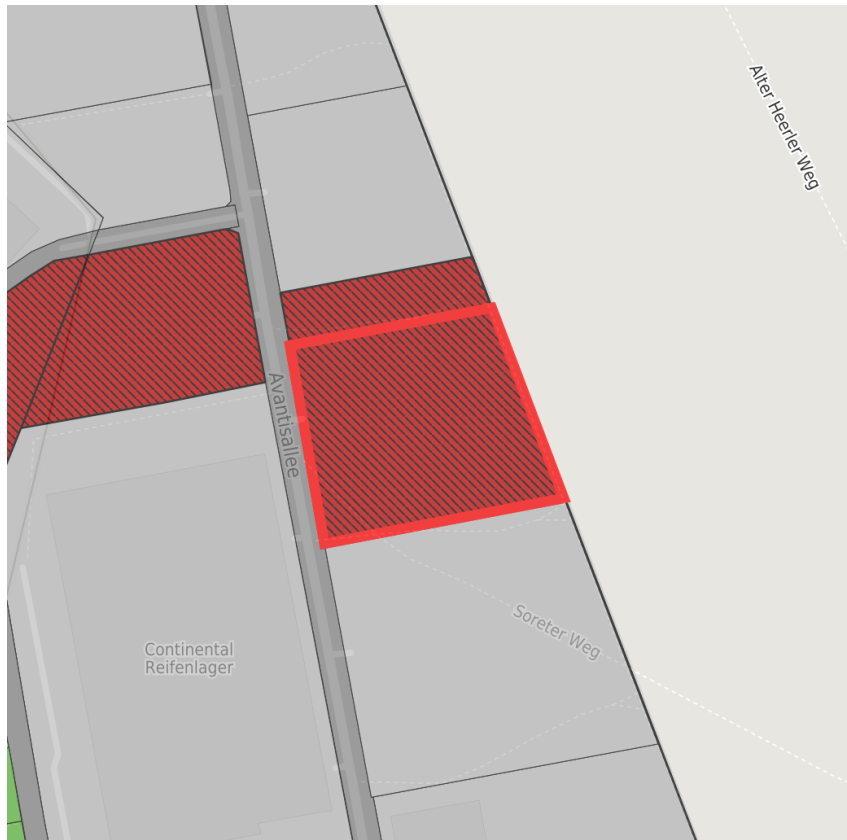

Factsheet parcel

Designation	Avantis - European Business Park (No. 165)
Area size	24,485 m ²
City / district	Aachen, Stadt Aachen

Map view

Regional overview

Municipal overview

Detail view

© [OpenStreetMap](#) contributors.

Availabilities

- | | | | |
|----------------------------|--|---|---|
| Immediately available area | Available area within short term (< 2 years) | Available area within medium term (2-5 years) | Available area within Long term (> 5 years) |
| Not available area | | | |

Parcel

Area size	24,485 m ²
Price	On Demand
Availability	Immediately available area
Area designation	Commercial zone
Divisible	Yes
24h operation	Yes

Commercial zone

AVANTIS - This is Europe!

AVANTIS, the binational European Science and Business Park, is now offering your ideas and innovations limitless opportunities. Located directly on the border between Germany and the Netherlands, we have a European outlook geared to your success. After all, there are no borders in the new Europe!