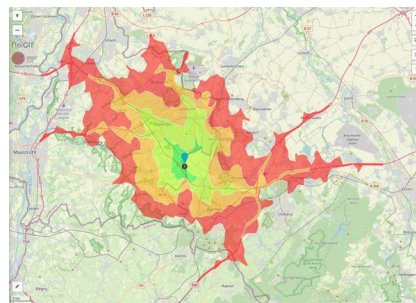

Parcel

Area size	24,485 m ²
Price	On Demand
Availability	Immediately available area
Area designation	Commercial zone
Divisible	Yes
24h operation	Yes

Commercial zone

AVANTIS - This is Europe!

AVANTIS, the binational European Science and Business Park, is now offering your ideas and innovations limitless opportunities. Located directly on the border between Germany and the Netherlands, we have a European outlook geared to your success. After all, there are no borders in the new Europe!

Location	Solitary location
Main industry sector	logistic companies, business and office buildings
Main companies	Deutsche Post DHL, Honold Logistik Group, Vodafone, DocMorris NV, Micromeritics GmbH, Naebers Elektro BV
Industrial tax multiplier	475.00 %
Price range	from 120.00 €/m ² to 120.00 €/m ²
Regional important?	Yes

Grenzenlose Möglichkeiten auf AVANTIS!

Erreichbarkeit in 20 Minuten: 685.000 Einwohner

Transport connections

		Distance	
		[km]	[min]
Freeway	A4	0.1	1
Highway	N281	1.0	2
Airport	Maastricht Aachen Airport	36.0	25
	Flughafen Lüttich	80.1	63
Port	Binnenhavenweg Stein (NL)	29.0	35
	Holtum-Nordweg Born (NL)	44.3	33
Rail freight	AC-Hbf	16.4	17
Railway	Köln-Hbf	87.5	56
Public transport	Bushaltepunkt	0.1	1