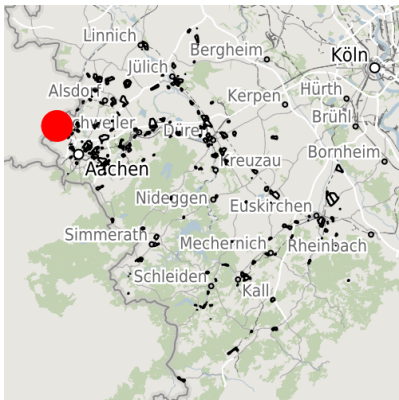

## Factsheet parcel

Designation	Avantis - European Business Park (No. 006)
Area size	2,118 m <sup>2</sup>
City / district	Aachen, Stadt Aachen

## Map view

Regional overview

Municipal overview

Detail view

© [OpenStreetMap](#) contributors.

## Commercial zone

AVANTIS - This is Europe!

AVANTIS, the binational European Science and Business Park, is now offering your ideas and innovations limitless opportunities. Located directly on the border between Germany and the Netherlands, we have a European outlook geared to your success. After all, there are no borders in the new Europe!

Location	Solitary location
Main industry sector	logistic companies, business and office buildings
Main companies	Deutsche Post DHL, Honold Logistik Group, Vodafone, DocMorris NV, Micromeritics GmbH, Naebbers Elektro BV
Industrial tax multiplier	475.00 %
Price range	from 80.00 €/m <sup>2</sup> to 80.00 €/m <sup>2</sup>
Regional important?	Yes