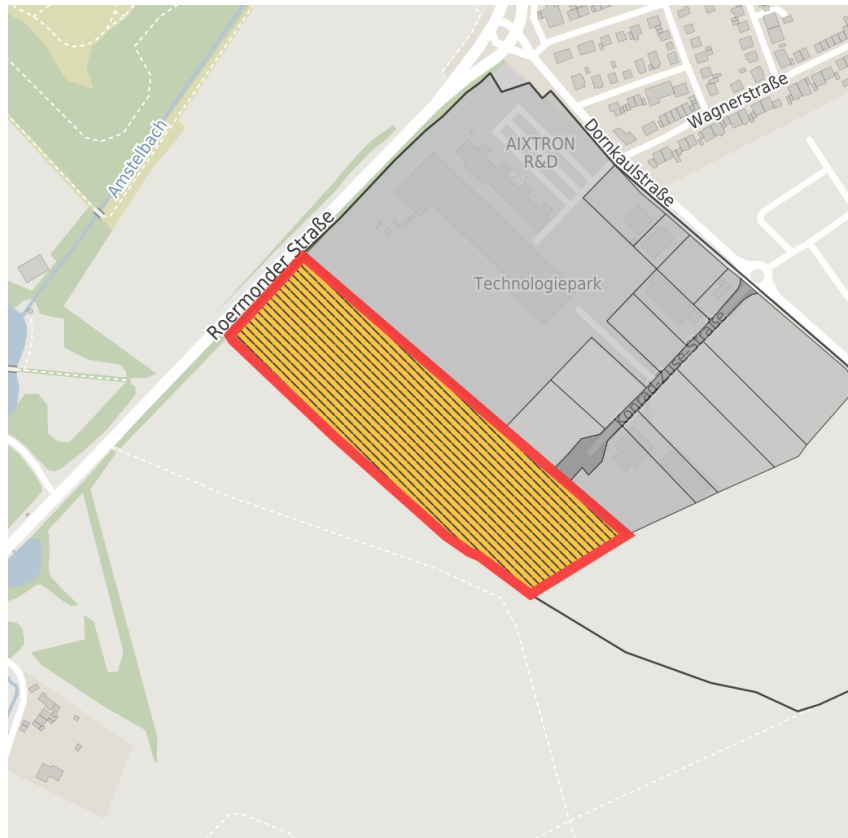

Factsheet parcel

Designation	Technologie Park Herzogenrath - "Dornkaul" (No. 007)
Area size	42,412 m ²
City / district	Herzogenrath, StädteRegion Aachen

Map view

Regional overview

Municipal overview

Detail view

Parcel

Area size	42,412 m ²
Price	81.81 €/m ²
Availability	Available area within medium term (2-5 years)
Area designation	Commercial zone
Divisible	Yes
24h operation	No

Commercial zone

Start - Grow - Invest