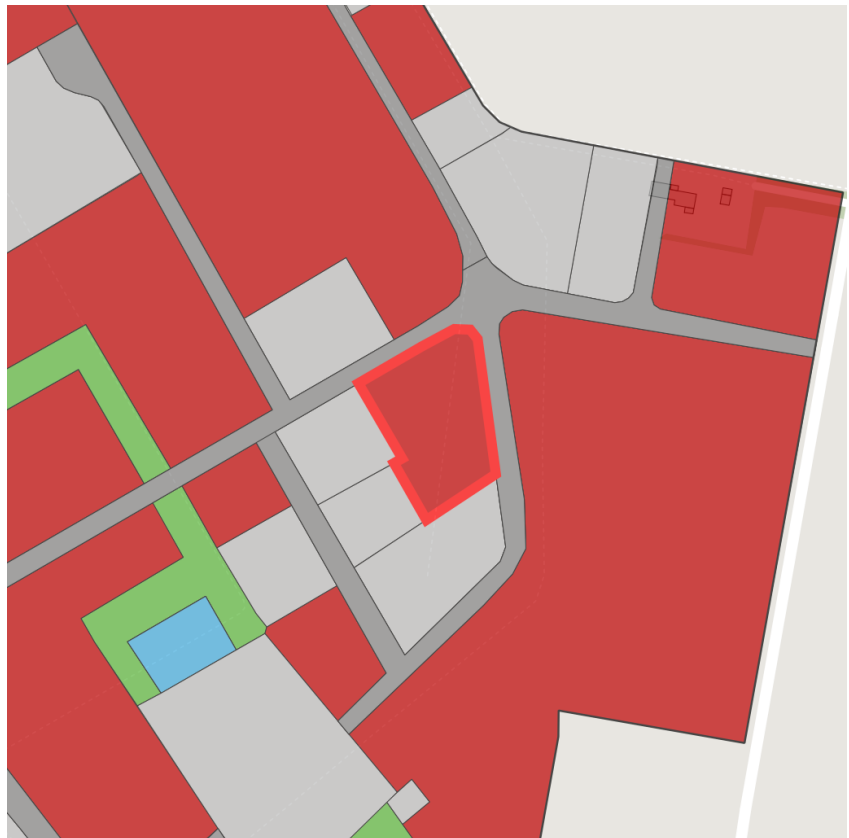

Factsheet parcel

Designation	Brainergy-Park (No. 040)
Area size	6,300 m ²
City / district	Jülich, Kreis Düren

Map view

Regional overview

Municipal overview

Detail view

© [OpenStreetMap](#) contributors.

Availabilities

Parcel

Area size	6,300 m ²
Price	On Demand
Availability	Immediately available area
Area designation	Commercial zone
Divisible	No
24h operation	No

Commercial zone

Location	Solitary location
Industrial tax multiplier	513.00 %
Regional important?	No