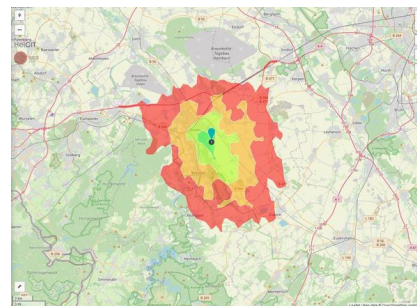

Parcel

Area size	9,965 m ²
Price	On Demand
Availability	Immediately available area
Divisible	No
24h operation	No

Commercial zone

Location	Solitary location
Industrial tax multiplier	513.00 %
Regional important?	No

BPJ-Flug in die Zukunft

Erreichbarkeit in 20 Minuten: 176.000
 Einwohner

Transport connections

		Distance	
		[km]	[min]
Freeway	A44	3.8	5
	A4	14.9	18
Highway	B55	2.4	3
	B56	3.8	6
Airport	Flughafen Düsseldorf	64.6	43
	Flughafen Aachen Maastricht	64.8	43
	Flughafen Köln Bonn	74.0	47