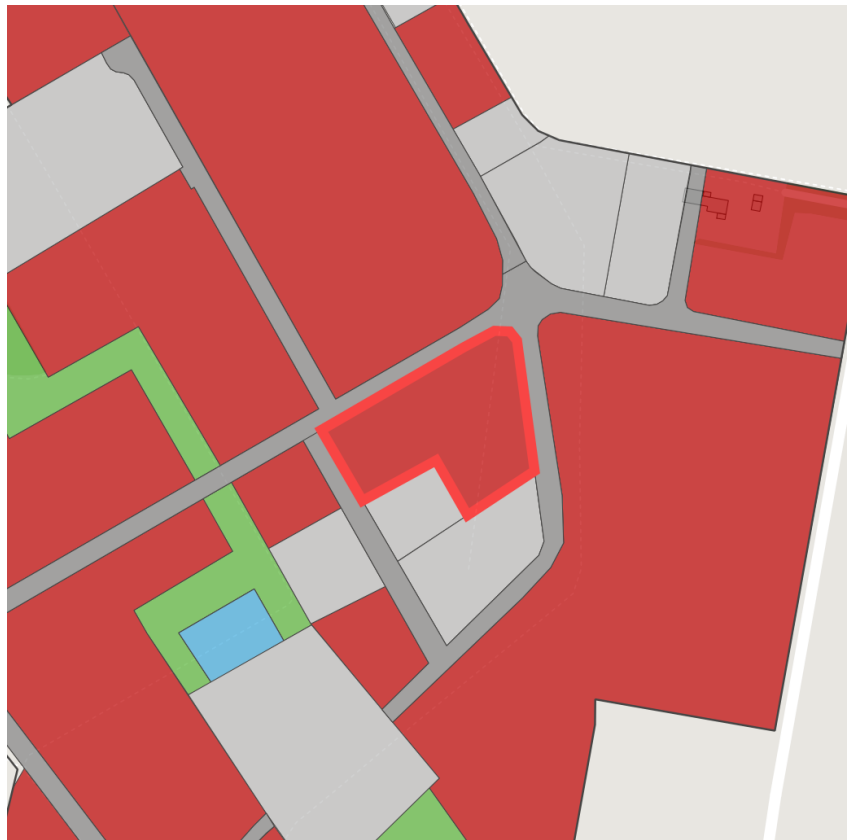

Factsheet parcel

Designation	Brainergy-Park (No. 040)
Area size	9,965 m ²
City / district	Jülich, Kreis Düren

Map view

Regional overview

Municipal overview

Detail view

© [OpenStreetMap](#) contributors.

Availabilities

- | | | | |
|----------------------------|--|---|---|
| Immediately available area | Available area within short term (< 2 years) | Available area within medium term (2-5 years) | Available area within Long term (> 5 years) |
| Not available area | | | |

Parcel

Area size	9,965 m ²
Price	On Demand
Availability	Immediately available area
Divisible	No
24h operation	No

Commercial zone

Location	Solitary location
Industrial tax multiplier	513.00 %
Regional important?	No