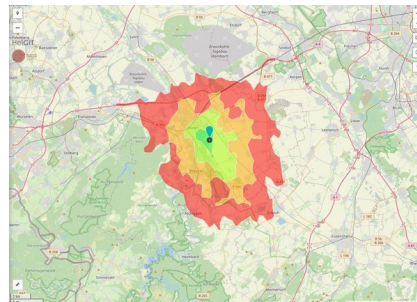

## Parcel

Area size	2,540 m <sup>2</sup>
Price	On Demand
Availability	Immediately available area
Area designation	Commercial zone
Divisible	No
24h operation	No

## Commercial zone

Location	Solitary location
Industrial tax multiplier	513.00 %
Regional important?	No

BPJ-Flug in die Zukunft

Erreichbarkeit in 20 Minuten: 176.000 Einwohner