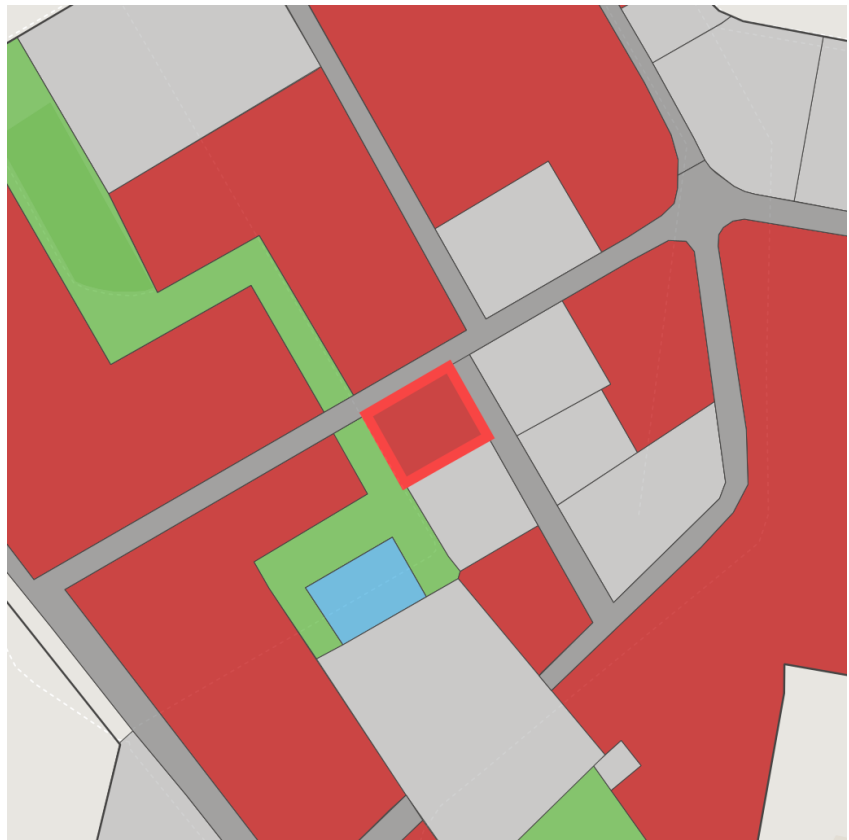

## Factsheet parcel

Designation	Brainergy-Park (No. 039)
Area size	2,540 m <sup>2</sup>
City / district	Jülich, Kreis Düren

## Map view

Regional overview

Municipal overview

Detail view

© [OpenStreetMap](https://www.openstreetmap.org/) contributors.

## Parcel

Area size	2,540 m <sup>2</sup>
Price	On Demand
Availability	Immediately available area
Area designation	Commercial zone
Divisible	No
24h operation	No