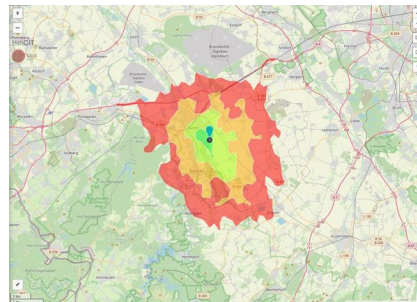

Parcel

Area size	3,464 m ²
Price	On Demand
Availability	Immediately available area
Area designation	Commercial zone
Divisible	No
24h operation	No

Commercial zone

Location	Solitary location
Industrial tax multiplier	513.00 %
Regional important?	No

BPJ-Flug in die Zukunft

Erreichbarkeit in 20 Minuten: 176.000 Einwohner

Transport connections

		Distance	
		[km]	[min]
Freeway	A44	3.8	5
	A4	14.9	18
Highway	B55	2.4	3
	B56	3.8	6
Airport	Flughafen Düsseldorf	64.6	43
	Flughafen Aachen Maastricht	64.8	43
	Flughafen Köln Bonn	74.0	47