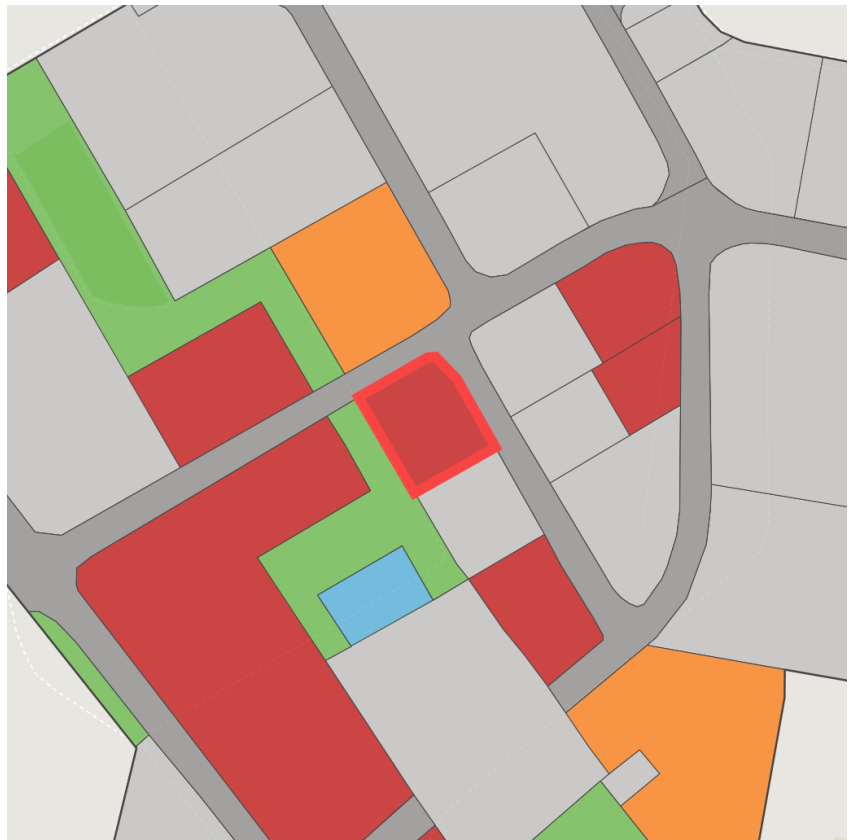

Factsheet parcel

Designation	Brainergy-Park (No. 039)
Area size	3,464 m ²
City / district	Jülich, Kreis Düren

Map view

Regional overview

Municipal overview

Detail view

© [OpenStreetMap](#) contributors.

Availabilities

- | | | | |
|----------------------------|--|---|---|
| Immediately available area | Available area within short term (< 2 years) | Available area within medium term (2-5 years) | Available area within Long term (> 5 years) |
| Not available area | | | |

Parcel

Area size	3,464 m ²
Price	On Demand
Availability	Immediately available area
Area designation	Commercial zone
Divisible	No
24h operation	No

Commercial zone

Location	Solitary location
Industrial tax multiplier	513.00 %
Regional important?	No