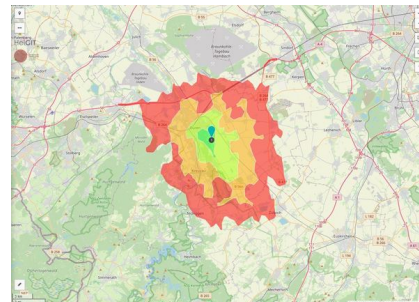

### Parcel

Area size	3,464 m <sup>2</sup>
Price	On Demand
Availability	Immediately available area
Area designation	Commercial zone
Divisible	No
24h operation	No

### Commercial zone

Location	Solitary location
Industrial tax multiplier	513.00 %

BPJ-Flug in die Zukunft

Erreichbarkeit in 20 Minuten: 176.000 Einwohner