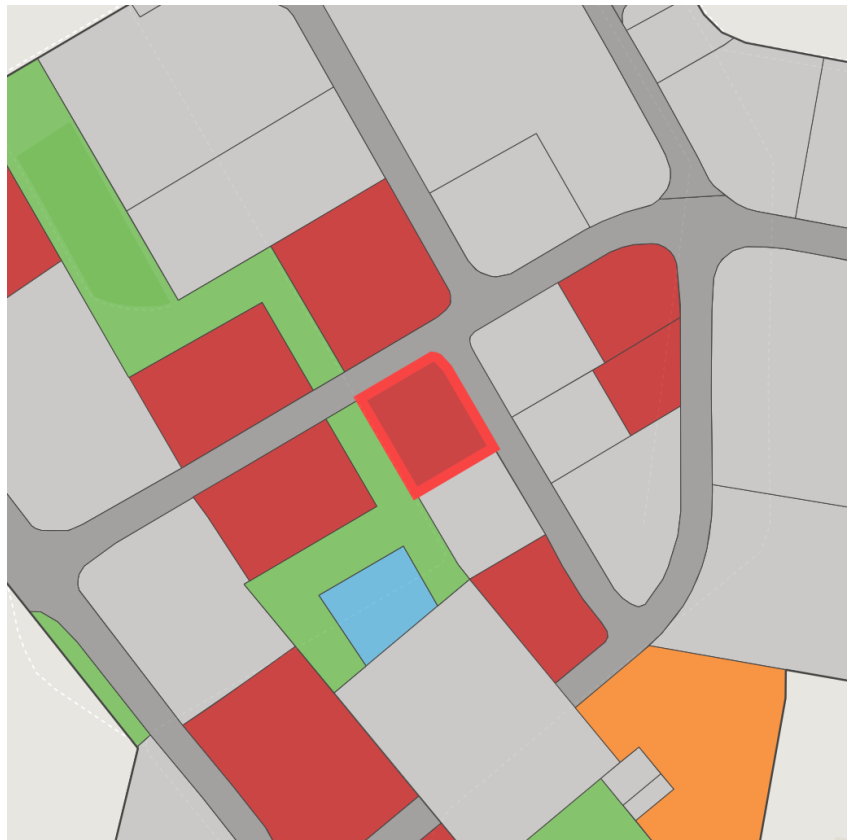

## Factsheet parcel

Designation	Brainergy-Park (No. 039)
Area size	3,464 m <sup>2</sup>
City / district	Jülich, Kreis Düren

## Map view

Regional overview

Municipal overview

Detail view

© [OpenStreetMap](#) contributors.

## Availabilities

Immediately available area	Available area within short term (< 2 years)	Available area within medium term (2-5 years)	Available area within Long term (> 5 years)
Not available area			

### Parcel

Area size	3,464 m <sup>2</sup>
Price	On Demand
Availability	Immediately available area
Area designation	Commercial zone
Divisible	No
24h operation	No