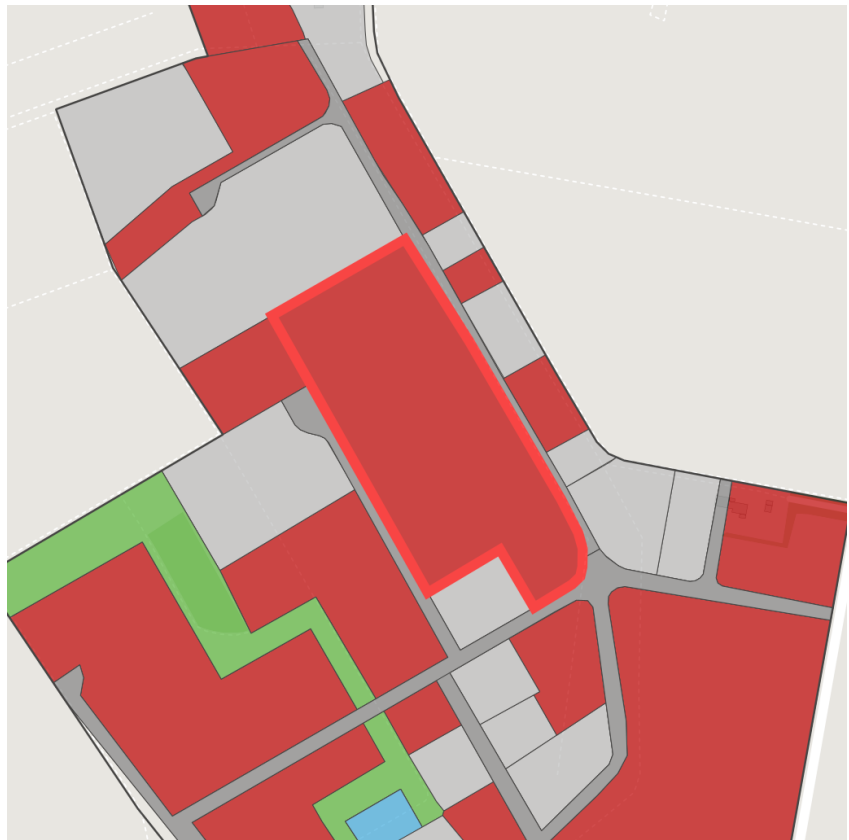

Factsheet parcel

Designation	Brainergy-Park (No. 034)
Area size	45,520 m ²
City / district	Jülich, Kreis Düren

Map view

Regional overview

Municipal overview

Detail view

© [OpenStreetMap](#) contributors.

Availabilities

- | | | | |
|----------------------------|--|---|---|
| Immediately available area | Available area within short term (< 2 years) | Available area within medium term (2-5 years) | Available area within Long term (> 5 years) |
| Not available area | | | |

Parcel

Area size	45,520 m ²
Price	On Demand
Availability	Immediately available area
Area designation	Commercial zone
Divisible	No
24h operation	No

Commercial zone

Location	Solitary location
Industrial tax multiplier	513.00 %
Regional important?	No