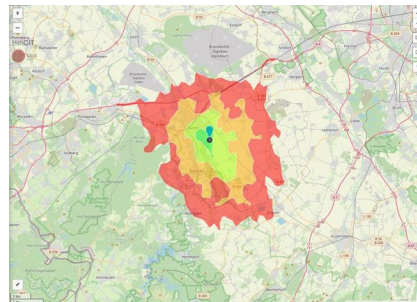

Parcel

Area size	45,520 m ²
Price	On Demand
Availability	Immediately available area
Area designation	Commercial zone
Divisible	No
24h operation	No

Commercial zone

Location	Solitary location
Industrial tax multiplier	513.00 %
Regional important?	No

BPJ-Flug in die Zukunft

Erreichbarkeit in 20 Minuten: 176.000 Einwohner

Transport connections

		Distance	
		[km]	[min]
Freeway	A44	3.8	5
	A4	14.9	18
Highway	B55	2.4	3
	B56	3.8	6
Airport	Flughafen Düsseldorf	64.6	43
	Flughafen Aachen Maastricht	64.8	43
	Flughafen Köln Bonn	74.0	47