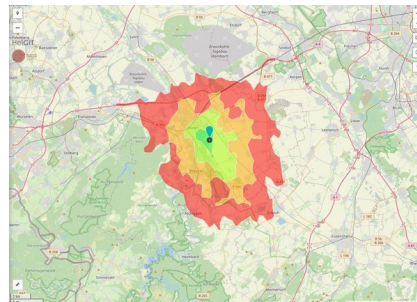

Parcel

Area size	1,520 m ²
Price	On Demand
Availability	Immediately available area
Area designation	Commercial zone
Divisible	No
24h operation	No

Commercial zone

Location	Solitary location
Industrial tax multiplier	513.00 %
Regional important?	No

BPJ-Flug in die Zukunft

Erreichbarkeit in 20 Minuten: 176.000
Einwohner

Transport connections

			Distance	
			[km]	[min]
Freeway	A44		3.8	5
	A4		14.9	18
Highway	B55		2.4	3
	B56		3.8	6
Airport	Flughafen Düsseldorf		64.6	43
	Flughafen Aachen Maastricht		64.8	43
	Flughafen Köln Bonn		74.0	47