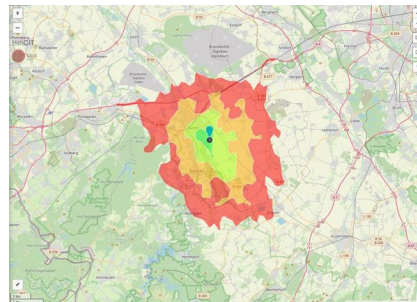

## Parcel

Area size	9,285 m <sup>2</sup>
Price	On Demand
Availability	Immediately available area
Area designation	Commercial zone
Divisible	No
24h operation	No

## Commercial zone

Location	Solitary location
Industrial tax multiplier	513.00 %
Regional important?	No

BPJ-Flug in die Zukunft

Erreichbarkeit in 20 Minuten: 176.000 Einwohner