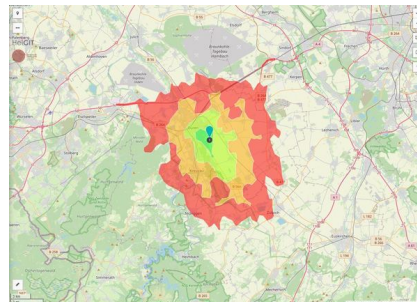

Parcel

Area size	3,440 m ²
Price	On Demand
Availability	Immediately available area
Area designation	Commercial zone
Divisible	No
24h operation	No

Commercial zone

Location	Solitary location
Industrial tax multiplier	513.00 %
Regional important?	No

BPJ-Flug in die Zukunft

Erreichbarkeit in 20 Minuten: 176.000 Einwohner

Transport connections

		Distance	
		[km]	[min]
Freeway	A44	3.8	5
	A4	14.9	18
Highway	B55	2.4	3
	B56	3.8	6
Airport	Flughafen Düsseldorf	64.6	43
	Flughafen Aachen Maastricht	64.8	43
	Flughafen Köln Bonn	74.0	47