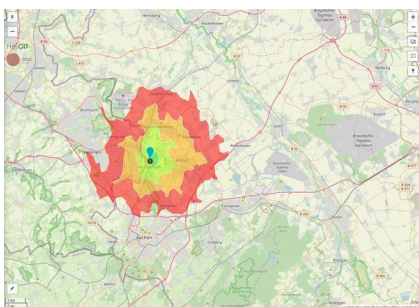

Parcel

Area size	2,071 m²
Price	30.00 €/m²
Availability	Immediately available area
Area designation	Commercial zone
Divisible	Yes
24h operation	No

Commercial zone

Innovations- und Gewerbepark Herzogenrath

Rather close to the City and immediatly at the station on the area of a former glass factory is temporarily founded a modern and individual business park on 8 hectare to establish commercial, service and techology companies. The excellent local public transport and the separate railway siding offers an interesting locational advantage.

Location	Inner city
Main companies	Saint Gobain Sekurit
Industrial tax multiplier	485.00 %
Price range	from 25.00 €/m² to 35.00 €/m²
Regional important?	No

Erreichbarkeit in 20 Minuten: 301.500
Einwohner