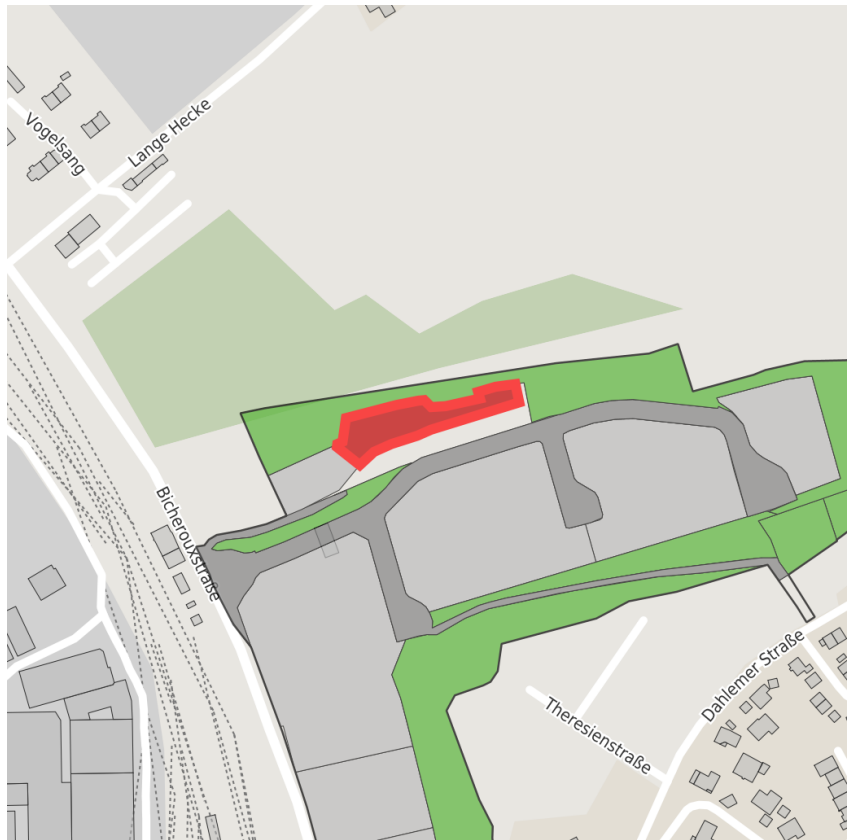

Factsheet parcel

Designation	Innovations- und Gewerbepark Herzogenrath (No. 022)
Area size	2,071 m ²
City / district	Herzogenrath, StädteRegion Aachen

Map view

Regional overview

Municipal overview

Detail view

Parcel

Area size	2,071 m ²
Price	30.00 €/m ²
Availability	Immediately available area
Area designation	Commercial zone
Divisible	Yes
24h operation	No

Commercial zone

Innovations- und Gewerbepark Herzogenrath