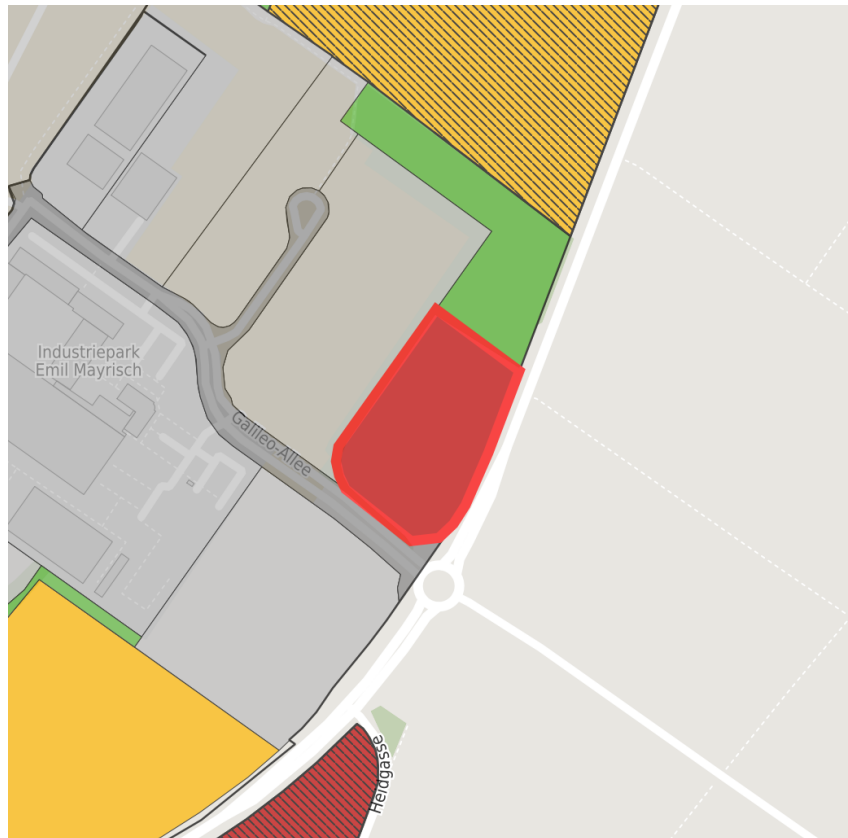

Factsheet parcel

Designation	Campus Aldenhoven / Future Mobility Park (No. 016)
Area size	11,594 m ²
City / district	Aldenhoven, Kreis Düren

Map view

Regional overview

Municipal overview

Detail view

© [OpenStreetMap](#) contributors.

Availabilities

- | | | | |
|----------------------------|----------------------------------------------|-----------------------------------------------|---------------------------------------------|
| Immediately available area | Available area within short term (< 2 years) | Available area within medium term (2-5 years) | Available area within Long term (> 5 years) |
| Not available area | | | |

Parcel

Area size	11,594 m ²
Price	On Demand
Availability	Immediately available area
Area designation	Commercial zone
Divisible	No
24h operation	Yes

Commercial zone

Location	Solitary location
Industrial tax multiplier	476.00 %

Erreichbarkeit in 20 Minuten: 274.500
 Einwohner

Information about Aldenhoven

The municipality of Aldenhoven, with over 14,000 inhabitants, lies in the triangle formed by the economic regions Aachen, Cologne and Düsseldorf in the immediate vicinity of the A44 and A4 freeways, as well as the Blausteinsee recreational area. Documentary evidence of A. dates back to the year 922, and today the Old Tower and Engelsdorf Castle still bear witness to the cultural value of the municipality. A. has 10 kindergartens and 5 schools as well as outstanding local amenities and a network of 17 consulting physicians and general practitioners, plus 5 pharmacies.