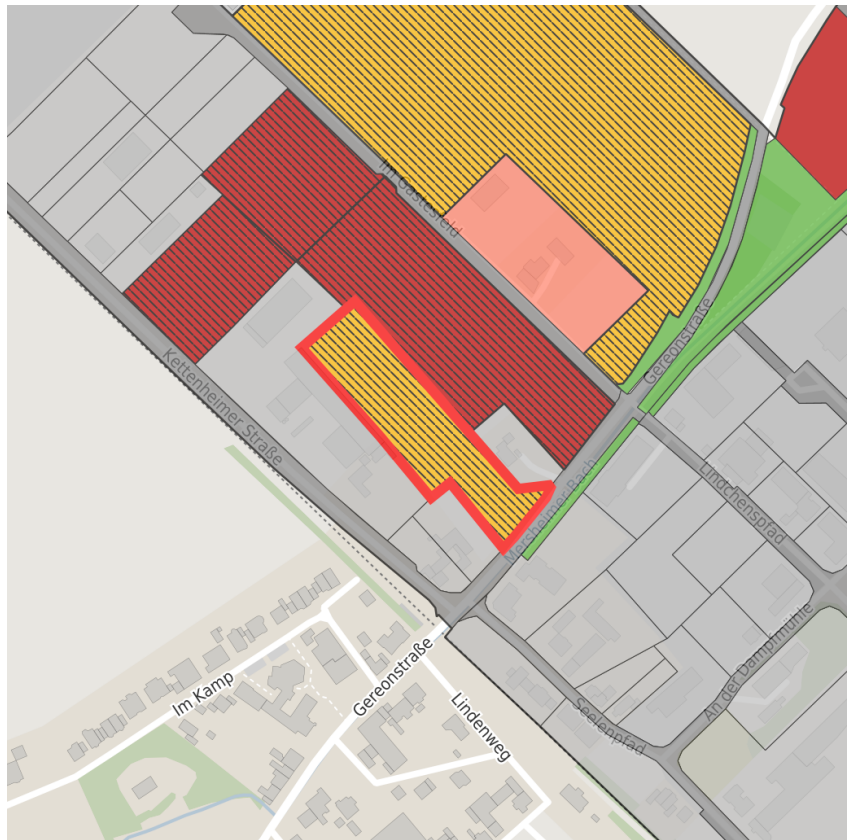

Factsheet parcel

Designation	Gewerbegebiet Vettweiß (No. 100)
Area size	9,340 m ²
City / district	Vettweiß, Kreis Düren

Map view

Regional overview

Municipal overview

Detail view

© [OpenStreetMap](#) contributors.

Availabilities

- | | | | |
|----------------------------|--|---|---|
| Immediately available area | Available area within short term (< 2 years) | Available area within medium term (2-5 years) | Available area within Long term (> 5 years) |
| Not available area | | | |

Parcel

Area size	9,340 m ²
Price	30.00 €/m ²
Availability	Available area within medium term (2-5 years)
Area designation	Commercial zone
Divisible	No
24h operation	No

Commercial zone

Vettweiß - The ABC for your success