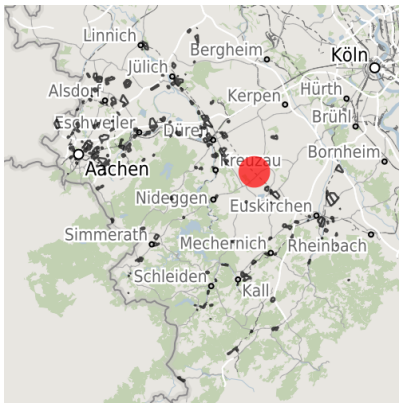

Factsheet parcel

Designation	Gewerbegebiet Vettweiß (No. 100)
Area size	9,340 m ²
City / district	Vettweiß, Kreis Düren

Map view

Regional overview

Municipal overview

Detail view

© [OpenStreetMap](#) contributors.

The Vettweiss commercial zone is well located in the Aachen - Bonn - Cologne (ABC) city triangle. Situated on the outskirts of Vettweiss, the Vettweiss commercial zone provides your employees with numerous utilities which can be reached easily on foot. Favorable space prices as well as a legally binding development plan will guarantee that your business has an optimum start in Vettweiss.

Gewerbegebiet Vettweiss

Erreichbarkeit in 20 Minuten: 140.000 Einwohner

Transport connections

		Distance	
		[km]	[min]
Freeway	A4	15.0	12
	A1	15.9	13
Highway	B477	1.0	1
Airport	Köln-Bonn	60.6	41
	Maastrich-Aachen	81.7	50
Port	Am Godorf Köln	39.6	32
	Binnenhavenweg Stein (NL)	81.1	57
Railway	Aachen-Hbf	48.5	36
	Köln-Hbf	52.9	43
Public transport			
	Bushaltestelle	1.2	3

Information about Vettweiß

The town of Vettweiß is situated in the southeast of the district of Düren and shares borders with the districts of Euskirchen and Erftkreis, in the southwest and the west with the towns of Nideggen and Kreuzau, in the north with Nörvenich.