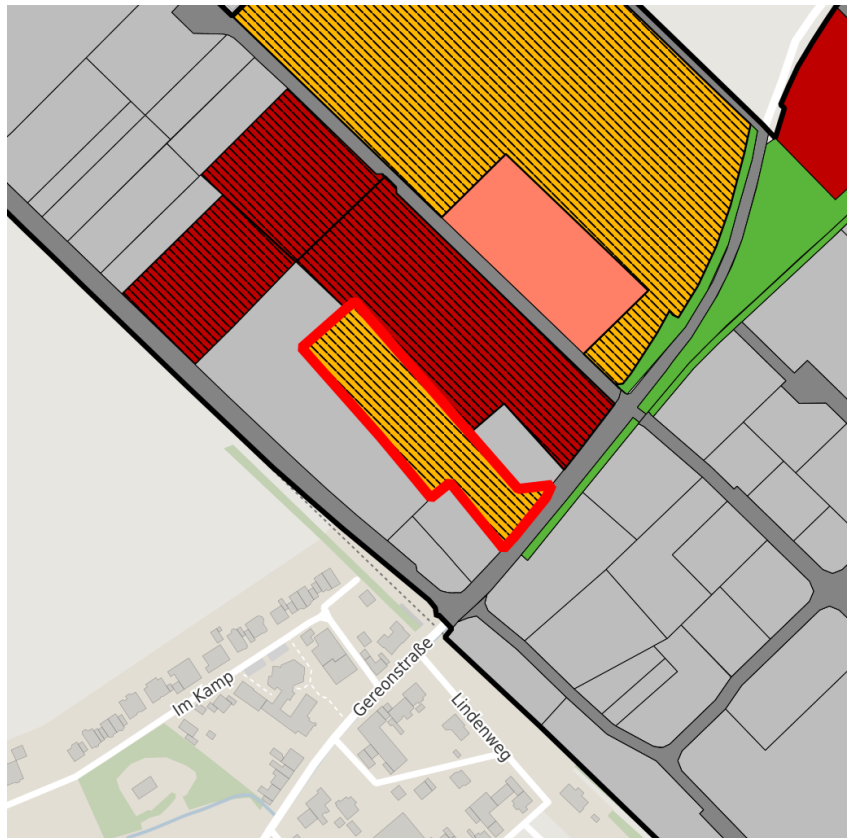

Factsheet parcel

Designation	Gewerbegebiet Vettweiß (No. 100)
Area size	9,340 m ²
City / district	Vettweiß, Kreis Düren

Map view

Regional overview

Municipal overview

Detail view

© [OpenStreetMap](#) contributors.

Availabilities

Immediately available area	Available area within short term (< 2 years)	Available area within medium term (2-5 years)	Available area within Long term (> 5 years)
Not available area			

Other areas

Private ownership	Water area	Rail area	Street area
Green area	Living space	disposal/supply infrastructure	Other Area

Parcel

Area size	9,340 m ²
Price	30.00 €/m ²
Availability	Available area within medium term (2-5 years)
Area designation	Commercial zone
Divisible	No
24h operation	No

Commercial zone

Vettweiß - The ABC for your success

The Vettweiss commercial zone is well located in the Aachen - Bonn - Cologne (ABC) city triangle. Situated on the outskirts of Vettweiss, the Vettweiss commercial zone provides your employees with numerous utilities which can be reached easily on foot. Favorable space prices as well as a legally binding development plan will guarantee that your business has an optimum start in Vettweiss.