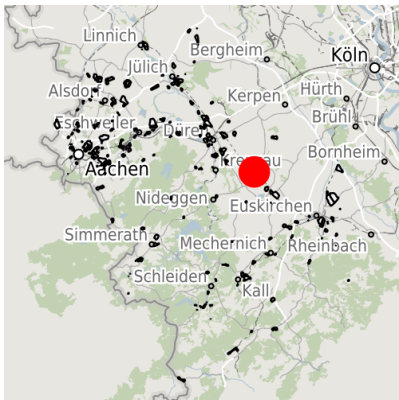

Factsheet parcel

Designation	Gewerbegebiet Vettweiß (No. 100)
Area size	9,340 m ²
City / district	Vettweiß, Kreis Düren

Map view

Regional overview

Municipal overview

Detail view

© [OpenStreetMap](#) contributors.

Commercial zone

Vettweiß - The ABC for your success

The Vettweiss commercial zone is well located in the Aachen - Bonn - Cologne (ABC) city triangle. Situated on the outskirts of Vettweiss, the Vettweiss commercial zone provides your employees with numerous utilities which can be reached easily on foot. Favorable space prices as well as a legally binding development plan will guarantee that your business has an optimum start in Vettweiss.

Gewerbegebiet Vettweiss

Erreichbarkeit in 20 Minuten: 140.000 Einwohner

Transport connections

		Distance	
		[km]	[min]
Freeway	A4	15.0	12
	A1	15.9	13
Highway	B477	1.0	1
Airport	Köln-Bonn	60.6	41
	Maastrich-Aachen	81.7	50
Port	Am Godorf Köln	39.6	32
	Binnenhavenweg Stein (NL)	81.1	57
Railway	Aachen-Hbf	48.5	36
	Köln-Hbf	52.9	43
Public transport	Bushaltestelle	1.2	3

Information about Vettweiß

The town of Vettweiß is situated in the southeast of the district of Düren and shares borders with the districts of Euskirchen and Erftkreis, in the southwest and the west with the towns of Nideggen and Kreuzau, in the north with Nörvenich.