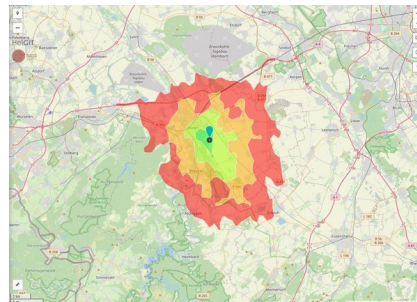

### Parcel

Area size	10,000 m <sup>2</sup>
Price	On Demand
Availability	Immediately available area
Area designation	Commercial zone
Divisible	No
24h operation	No

### Commercial zone

Location	Solitary location
Industrial tax multiplier	513.00 %
Regional important?	No

BPJ-Flug in die Zukunft

Erreichbarkeit in 20 Minuten: 176.000 Einwohner