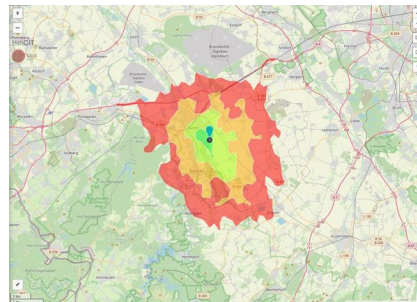

## Parcel

Area size	35,000 m <sup>2</sup>
Price	On Demand
Availability	Immediately available area
Area designation	Commercial zone
Divisible	No
24h operation	No

## Commercial zone

Location	Solitary location
Industrial tax multiplier	513.00 %
Regional important?	No

BPJ-Flug in die Zukunft

Erreichbarkeit in 20 Minuten: 176.000 Einwohner