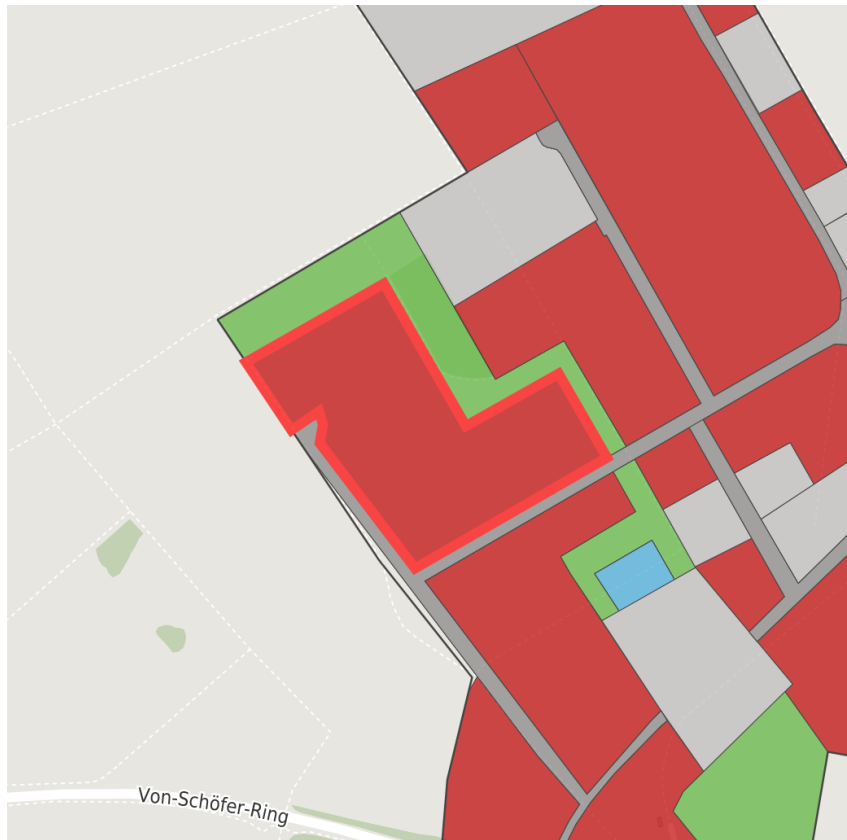

## Factsheet parcel

Designation	Brainergy-Park (No. 020)
Area size	35,000 m <sup>2</sup>
City / district	Jülich, Kreis Düren

## Map view

Regional overview

Municipal overview

Detail view

© [OpenStreetMap](#) contributors.