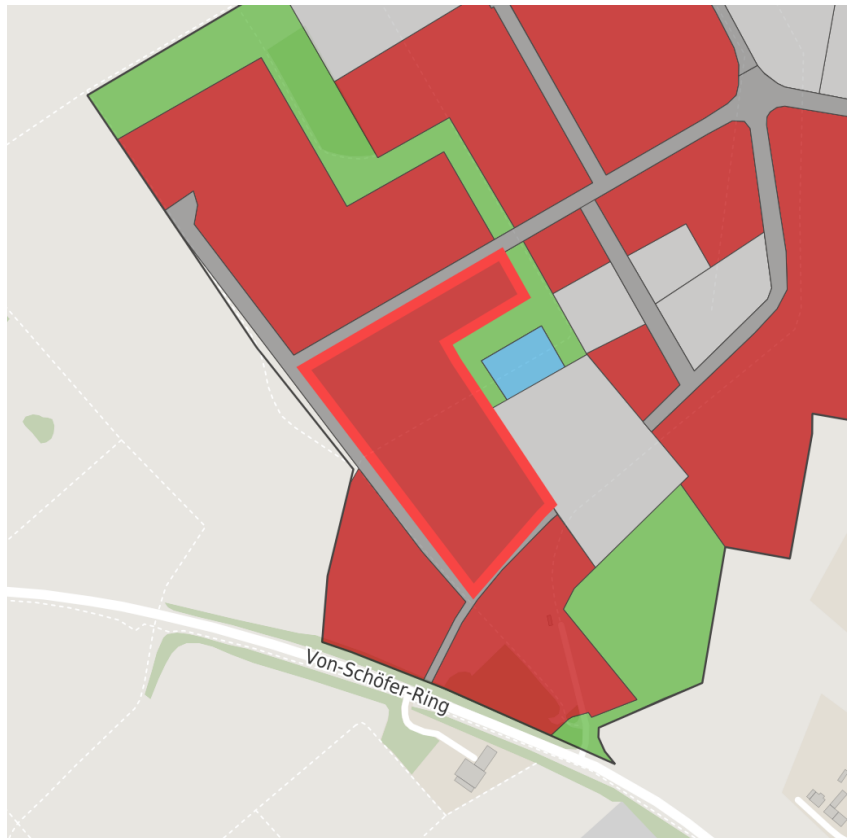

Factsheet parcel

Designation	Brainergy-Park (No. 019)
Area size	25,660 m ²
City / district	Jülich, Kreis Düren

Map view

Regional overview

Municipal overview

Detail view

© [OpenStreetMap](https://www.openstreetmap.org/) contributors.

Availabilities

Immediately available area	Available area within short term (< 2 years)	Available area within medium term (2-5 years)	Available area within Long term (> 5 years)
Not available area			

Other areas

Private ownership	Water area	Rail area	Street area
Green area	Living space	disposal/supply infrastructure	Other Area

Parcel

Area size	25,660 m ²
Price	On Demand
Availability	Immediately available area
Area designation	Commercial zone
Divisible	No
24h operation	No

Commercial zone

Location	Solitary location
Industrial tax multiplier	513.00 %
Regional important?	No

BPJ-Flug in die Zukunft

Erreichbarkeit in 20 Minuten: 176.000 Einwohner

Transport connections

			Distance	
			[km]	[min]
Freeway	A44		3.8	5
	A4		14.9	18
Highway	B55		2.4	3
	B56		3.8	6
Airport	Flughafen Düsseldorf		64.6	43
	Flughafen Aachen Maastricht		64.8	43
	Flughafen Köln Bonn		74.0	47