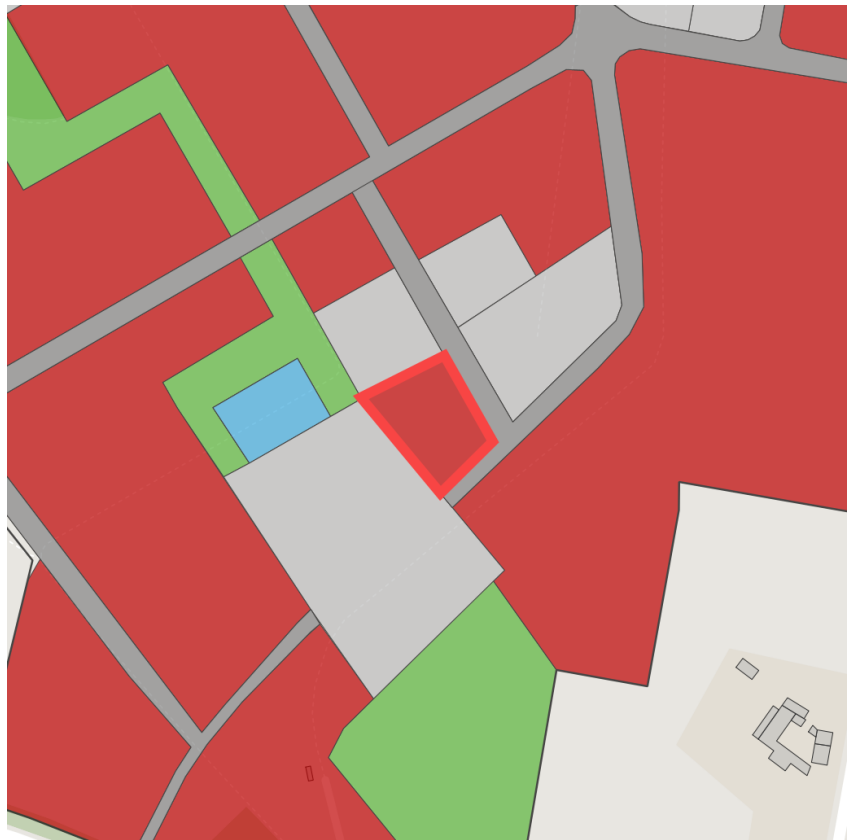

## Factsheet parcel

Designation	Brainergy-Park (No. 017)
Area size	3,240 m <sup>2</sup>
City / district	Jülich, Kreis Düren

## Map view

Regional overview

Municipal overview

Detail view

© [OpenStreetMap](#) contributors.

## Parcel

Area size	3,240 m <sup>2</sup>
Price	On Demand
Availability	Immediately available area
Area designation	Commercial zone
Divisible	No
24h operation	No

## Commercial zone

Location	Solitary location
Industrial tax multiplier	513.00 %
Regional important?	No

BPJ-Flug in die Zukunft

Erreichbarkeit in 20 Minuten: 176.000  
Einwohner