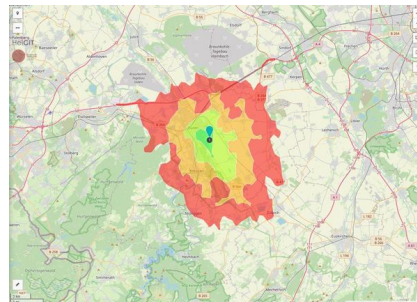

## Parcel

Area size	3,240 m <sup>2</sup>
Price	On Demand
Availability	Immediately available area
Area designation	Commercial zone
Divisible	No
24h operation	No

## Commercial zone

Location	Solitary location
Industrial tax multiplier	513.00 %
Regional important?	No

BPJ-Flug in die Zukunft

Erreichbarkeit in 20 Minuten: 176.000  
Einwohner