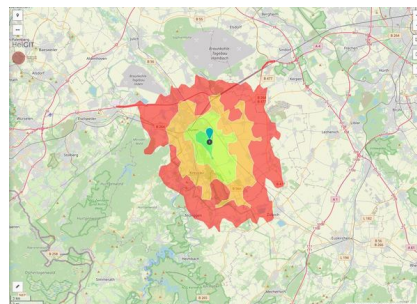

Parcel

Area size	3,450 m ²
Price	On Demand
Availability	Immediately available area
Area designation	Commercial zone
Divisible	No
24h operation	No

Commercial zone

Location	Solitary location
Industrial tax multiplier	513.00 %
Regional important?	No

BPJ-Flug in die Zukunft

Erreichbarkeit in 20 Minuten: 176.000 Einwohner

Transport connections

		Distance	
		[km]	[min]
Freeway	A44	3.8	5
	A4	14.9	18
Highway	B55	2.4	3
	B56	3.8	6
Airport	Flughafen Düsseldorf	64.6	43
	Flughafen Aachen Maastricht	64.8	43
	Flughafen Köln Bonn	74.0	47