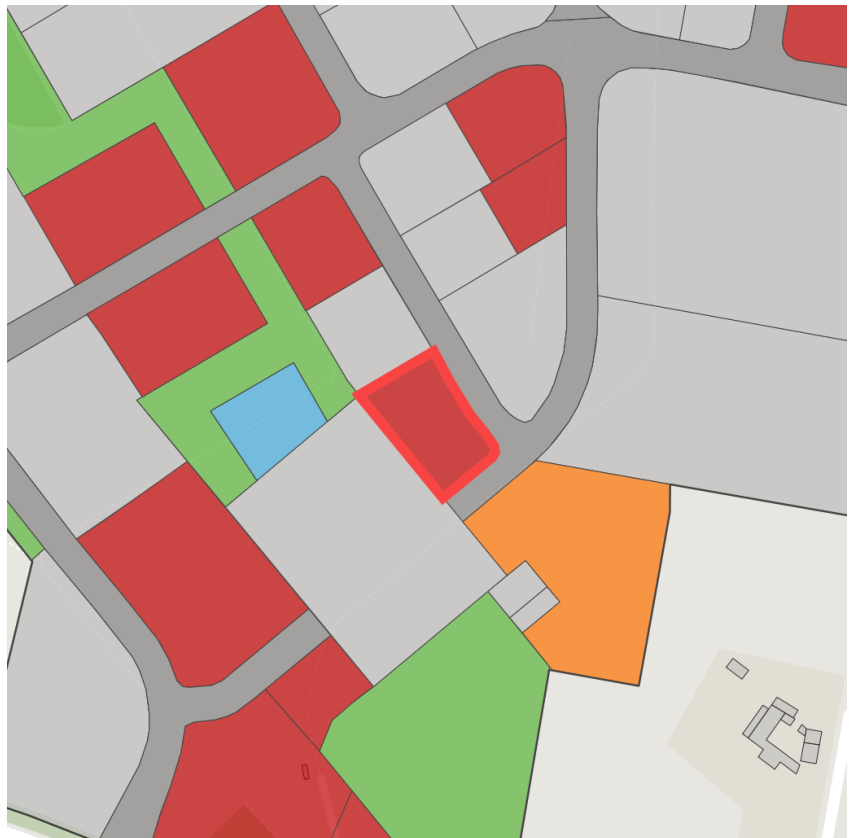

Factsheet parcel

Designation	Brainergy-Park (No. 017)
Area size	3,528 m ²
City / district	Jülich, Kreis Düren

Map view

Regional overview

Municipal overview

Detail view

© [OpenStreetMap](https://www.openstreetmap.org/) contributors.

Availabilities

 Immediately available area	 Available area within short term (< 2 years)	 Available area within medium term (2-5 years)	 Available area within Long term (> 5 years)
 Not available area			

Other areas

 Private ownership	 Water area	 Rail area	 Street area
 Green area	 Living space	 disposal/supply infrastructure	 Other Area

Parcel

Area size	3,528 m ²
Price	On Demand
Availability	Immediately available area
Area designation	Commercial zone
Divisible	No
24h operation	No

Commercial zone

Location	Solitary location
Industrial tax multiplier	513.00 %

BPJ-Flug in die Zukunft

Erreichbarkeit in 20 Minuten: 176.000
 Einwohner

Transport connections

		Distance	
		[km]	[min]
Freeway	A44	3.8	5
	A4	14.9	18
Highway	B55	2.4	3
	B56	3.8	6
Airport	Flughafen Düsseldorf	64.6	43
	Flughafen Aachen Maastricht	64.8	43
	Flughafen Köln Bonn	74.0	47