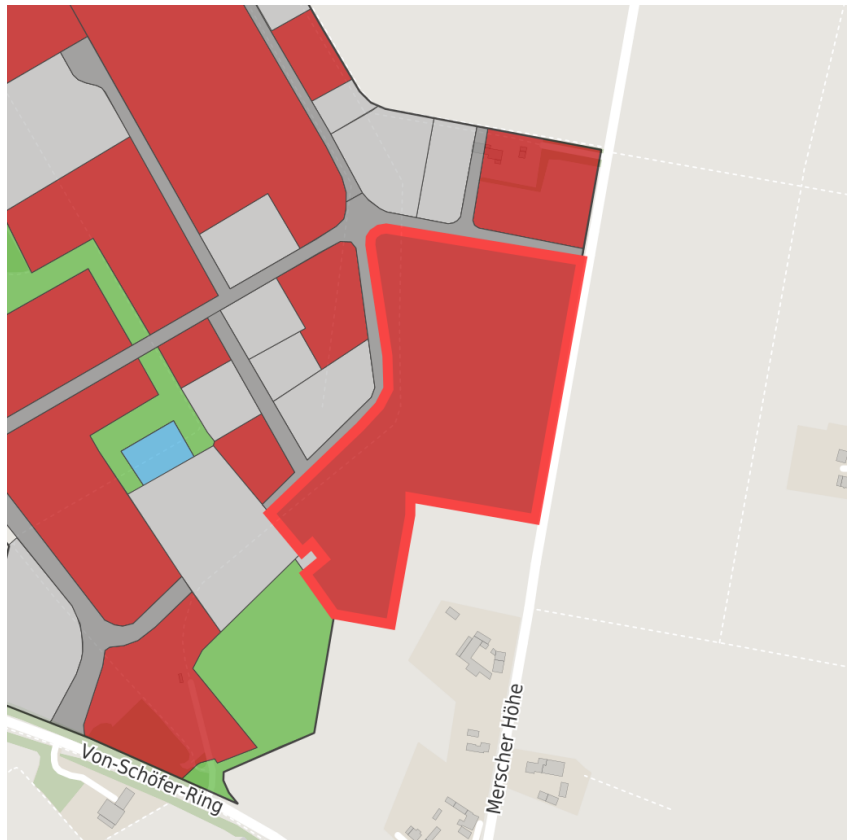

Factsheet parcel

Designation	Brainergy-Park (No. 015)
Area size	58,000 m ²
City / district	Jülich, Kreis Düren

Map view

Regional overview

Municipal overview

Detail view

© [OpenStreetMap](#) contributors.

Availabilities

- | | | | |
|----------------------------|--|---|---|
| Immediately available area | Available area within short term (< 2 years) | Available area within medium term (2-5 years) | Available area within Long term (> 5 years) |
| Not available area | | | |

Parcel

Area size	58,000 m ²
Price	On Demand
Availability	Immediately available area
Area designation	Commercial zone
Divisible	No
24h operation	No

Commercial zone

Location	Solitary location
Industrial tax multiplier	513.00 %
Regional important?	No