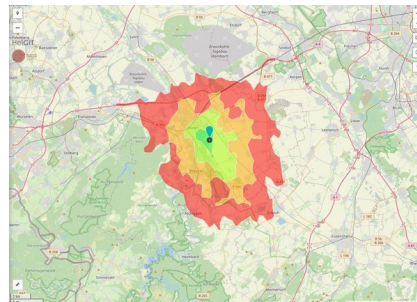

Parcel

Area size	58,000 m ²
Price	On Demand
Availability	Immediately available area
Area designation	Commercial zone
Divisible	No
24h operation	No

Commercial zone

Location	Solitary location
Industrial tax multiplier	513.00 %
Regional important?	No

BPJ-Flug in die Zukunft

Erreichbarkeit in 20 Minuten: 176.000 Einwohner

Transport connections

		Distance	
		[km]	[min]
Freeway	A44	3.8	5
	A4	14.9	18
Highway	B55	2.4	3
	B56	3.8	6
Airport	Flughafen Düsseldorf	64.6	43
	Flughafen Aachen Maastricht	64.8	43
	Flughafen Köln Bonn	74.0	47