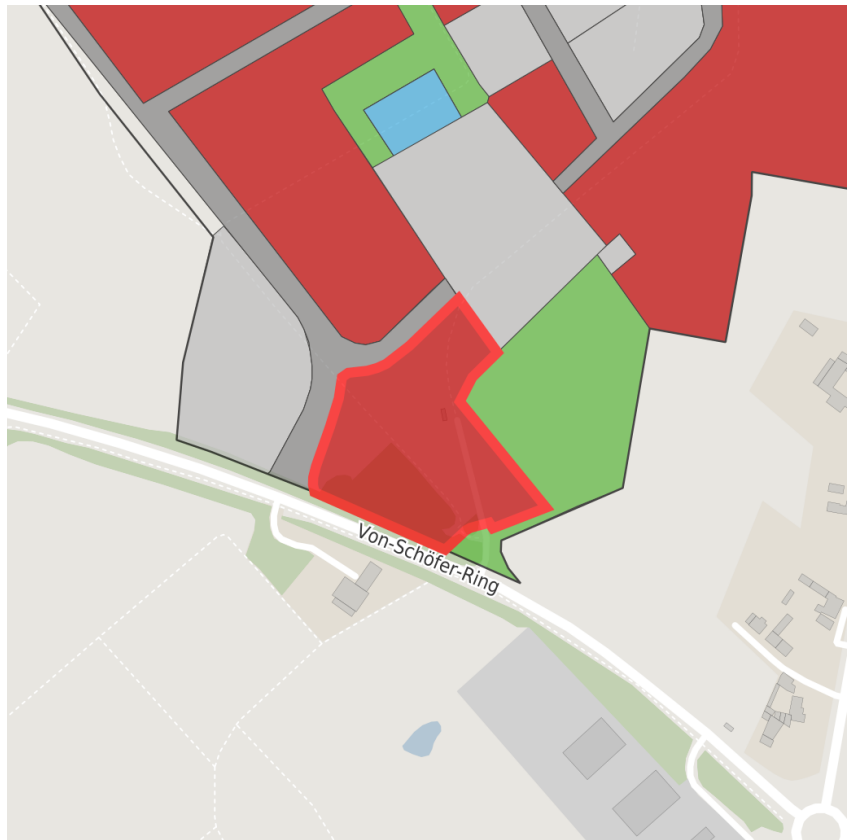

Factsheet parcel

Designation	Brainergy-Park (No. 014)
Area size	15,725 m ²
City / district	Jülich, Kreis Düren

Map view

Regional overview

Municipal overview

Detail view

© [OpenStreetMap](#) contributors.

Availabilities

Immediately available area	Available area within short term (< 2 years)	Available area within medium term (2-5 years)	Available area within Long term (> 5 years)
Not available area			

Other areas

Private ownership	Water area	Rail area	Street area
Green area	Living space	disposal/supply infrastructure	Other Area

Parcel

Area size	15,725 m ²
Price	On Demand
Availability	Immediately available area
Area designation	Commercial zone
Divisible	No
24h operation	No

Commercial zone

Location	Solitary location
Industrial tax multiplier	513.00 %
Regional important?	No

BPJ-Flug in die Zukunft

Erreichbarkeit in 20 Minuten: 176.000
Einwohner

Transport connections

		Distance	
		[km]	[min]
Freeway	A44	3.8	5
	A4	14.9	18
Highway	B55	2.4	3
	B56	3.8	6
Airport	Flughafen Düsseldorf	64.6	43
	Flughafen Aachen Maastricht	64.8	43
	Flughafen Köln Bonn	74.0	47