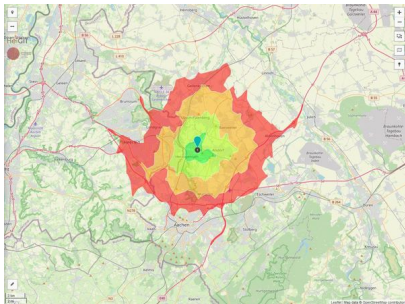

Parcel

Area size	4,875 m ²
Price	25.00 €/m ²
Availability	Available area within short term (< 2 years)
Area designation	Commercial zone
Divisible	No
24h operation	No

Commercial zone

Handels- und Gewerbepark Nordstern

The Handels- und Gewerbepark Nordstern is a young and very popular business park. Based on an attractive price level and the easily accessible location between Herzogenrath and Merkstein a couple of strong frequency companies have located.

Location	Outskirts
Industrial tax multiplier	485.00 %
Price range	from 25.00 €/m ² to 35.00 €/m ²

Erreichbarkeit in 20 Minuten: 381.000
 Einwohner

Transport connections

		Distance	
		[km]	[min]
Freeway	A 4	9.5	8
	A 44	11.7	15
Highway	B221	3.5	7
	Maastrich-Aachen	36.8	30
Airport	Liège (B)	81.4	53
	Binnenhavenweg Stein (NL)	36.1	31
Port	Holtums-Noordsweg Born (NL)	45.1	35
	AC-Hbf	17.4	25
Railway	Köln-Hbf	84.9	57
	Bushaltestelle	0.8	2