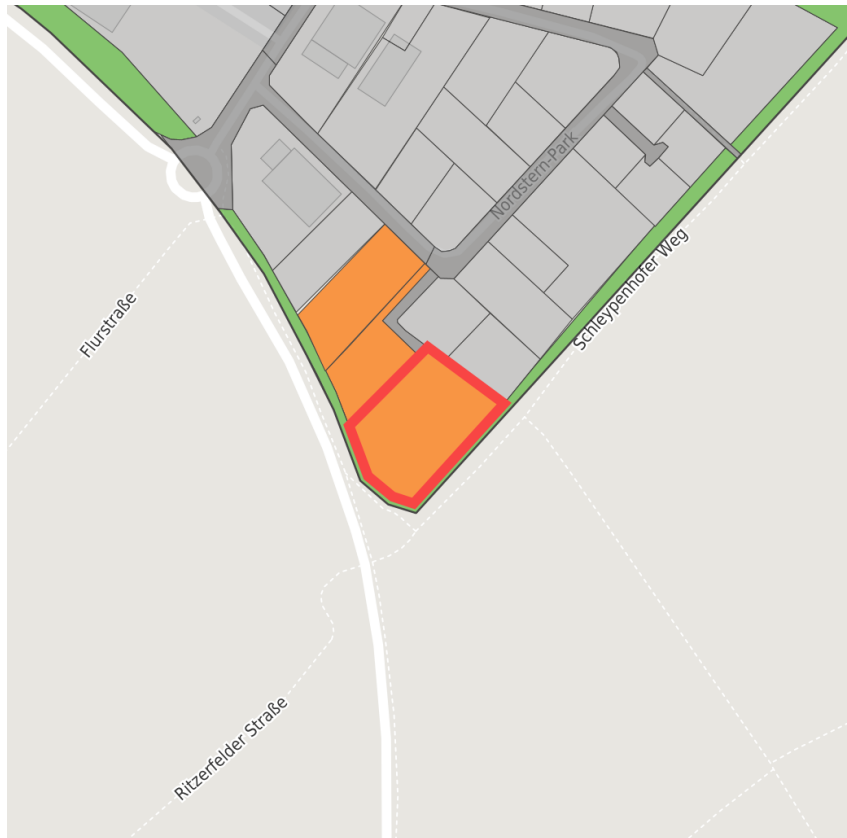

Factsheet parcel

Designation	Handels- und Gewerbepark Nordstern (No. 038)
Area size	4,875 m ²
City / district	Herzogenrath, StädteRegion Aachen

Map view

Regional overview

Municipal overview

Detail view

© [OpenStreetMap](#) contributors.

Parcel

Area size	4,875 m ²
Price	25.00 €/m ²
Availability	Available area within short term (< 2 years)
Area designation	Commercial zone
Divisible	No
24h operation	No

Commercial zone

Handels- und Gewerbepark Nordstern