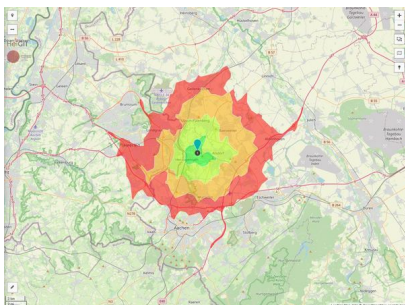

Parcel

Area size	4,875 m ²
Price	25.00 €/m ²
Availability	Available area within short term (< 2 years)
Area designation	Commercial zone
Divisible	No
24h operation	No

Commercial zone

Handels- und Gewerbepark Nordstern

The Handels- und Gewerbepark Nordstern is a young and very popular business park. Based on an attractive price level and the easily accessible location between Herzogenrath and Merkstein a couple of strong frequency companies have located.

Location	Outskirts
Industrial tax multiplier	485.00 %
Price range	from 25.00 €/m ² to 35.00 €/m ²
Regional important?	No

Erreichbarkeit in 20 Minuten: 381.000
 Einwohner

Transport connections

		Distance	
		[km]	[min]
Freeway	A 4	9.5	8
	A 44	11.7	15
Highway	B221	3.5	7
	Maastrich-Aachen	36.8	30
Airport	Liège (B)	81.4	53
	Binnenhavenweg Stein (NL)	36.1	31
Port	Holtums-Noordsweg Born (NL)	45.1	35
	AC-Hbf	17.4	25
Railway	Köln-Hbf	84.9	57
	Bushaltestelle	0.8	2