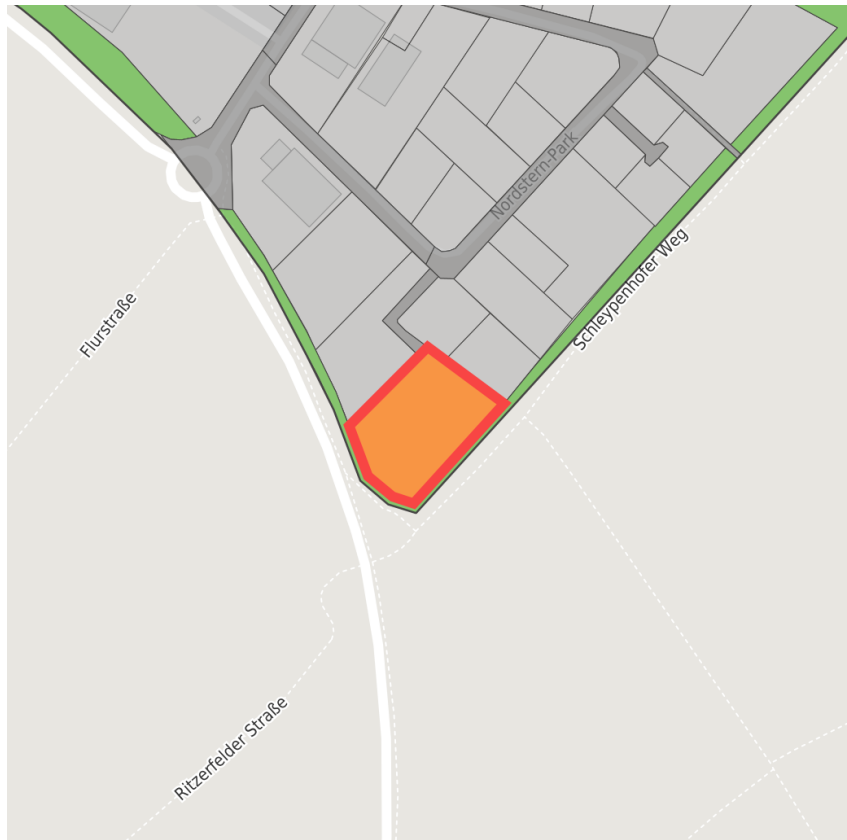

Factsheet parcel

Designation	Handels- und Gewerbepark Nordstern (No. 038)
Area size	4,875 m ²
City / district	Herzogenrath, StädteRegion Aachen

Map view

Regional overview

Municipal overview

Detail view

© [OpenStreetMap](#) contributors.

Parcel

Area size	4,875 m ²
Price	25.00 €/m ²
Availability	Available area within short term (< 2 years)
Area designation	Commercial zone
Divisible	No
24h operation	No

Commercial zone

Handels- und Gewerbepark Nordstern

Location	Outskirts
Industrial tax multiplier	485.00 %
Price range	from 25.00 €/m ² to 35.00 €/m ²
Regional important?	No

Erreichbarkeit in 20 Minuten: 381.000
 Einwohner

Transport connections

		Distance	
		[km]	[min]
Freeway	A 4	9.5	8
	A 44	11.7	15
Highway	B221	3.5	7
	Maastrich-Aachen	36.8	30
Airport	Liège (B)	81.4	53
	Binnenhavenweg Stein (NL)	36.1	31
Port	Holtums-Noordsweg Born (NL)	45.1	35
	AC-Hbf	17.4	25
Railway	Köln-Hbf	84.9	57
	Bushaltestelle	0.8	2