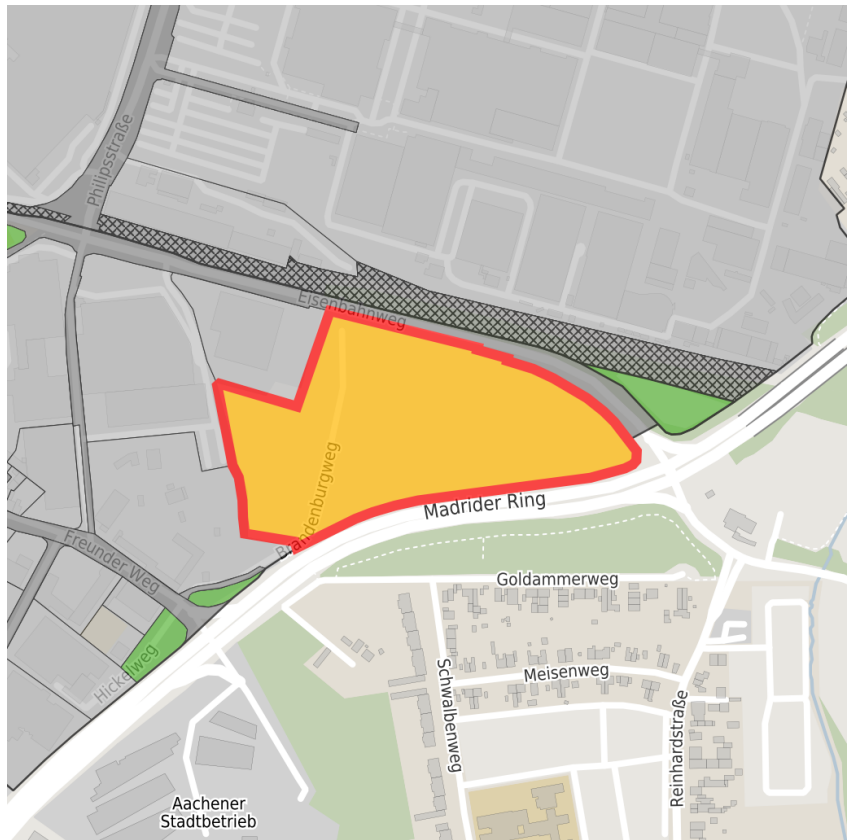

## Factsheet parcel

Designation	Rothe Erde (No. 072)
Area size	56,462 m <sup>2</sup>
City / district	Aachen, Stadt Aachen

## Map view

Regional overview

Municipal overview

Detail view

© [OpenStreetMap](https://www.openstreetmap.org/) contributors.