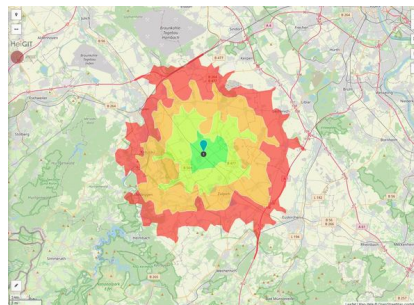

Private ownership

Water area

Rail area

Street area

Green area

Living space

disposal/supply infrastructure

Other Area

Parcel

Area size	8,000 m ²
Price	On Demand
Availability	Immediately available area
Area designation	Commercial zone
Divisible	Yes
24h operation	No

Commercial zone

Vettweiß - The ABC for your success

The Vettweiss commercial zone is well located in the Aachen - Bonn - Cologne (ABC) city triangle. Situated on the outskirts of Vettweiss, the Vettweiss commercial zone provides your employees with numerous utilities which can be reached easily on foot. Favorable space prices as well as a legally binding development plan will guarantee that your business has an optimum start in Vettweiss.

Gewerbegebiet Vettweiss

Erreichbarkeit in 20 Minuten: 140.000
Einwohner

Transport connections

		Distance	
		[km]	[min]
Freeway	A4	15.0	12
	A1	15.9	13
Highway	B477	1.0	1
Airport	Köln-Bonn	60.6	41
	Maastrich-Aachen	81.7	50
Port	Am Godorf Köln	39.6	32
	Binnenhavenweg Stein (NL)	81.1	57
Railway	Aachen-Hbf	48.5	36
	Köln-Hbf	52.9	43
Public transport	Bushaltestelle	1.2	3