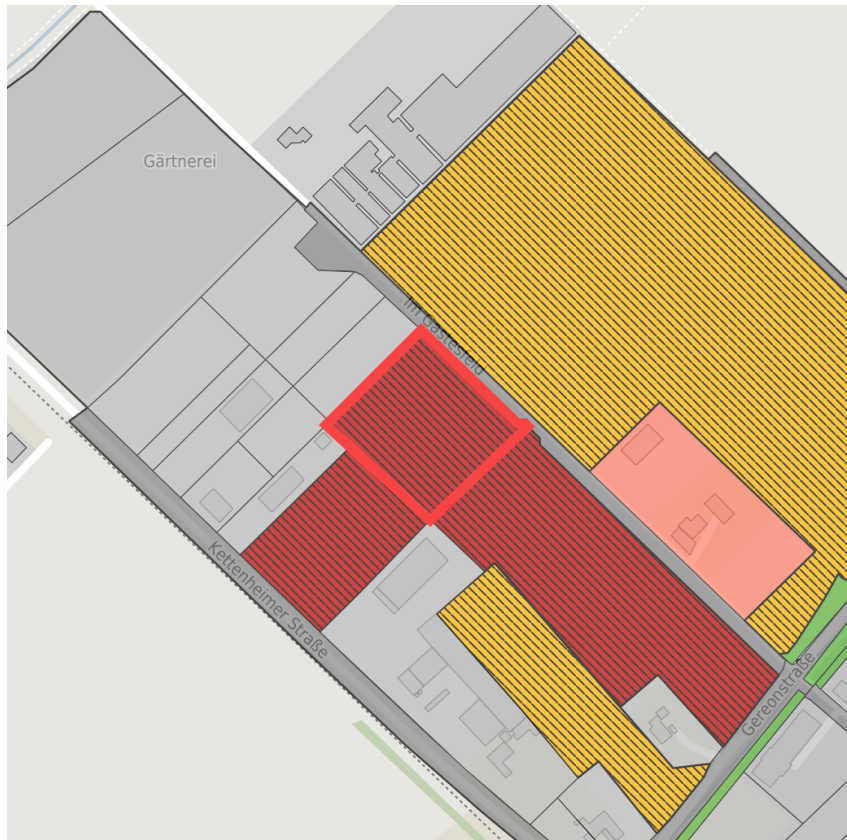

Factsheet parcel

Designation	Gewerbegebiet Vettweiß (No. 002)
Area size	8,000 m ²
City / district	Vettweiß, Kreis Düren

Map view

Regional overview

Municipal overview

Detail view

© [OpenStreetMap](#) contributors.

Availabilities

Immediately available area

Available area within short term (< 2 years)

Available area within medium term (2-5 years)

Available area within Long term (> 5 years)

Not available area

Other areas

Private ownership

Water area

Rail area

Street area

Green area

Living space

disposal/supply infrastructure

Other Area

Parcel

Area size	8,000 m ²
Price	On Demand
Availability	Immediately available area
Area designation	Commercial zone
Divisible	Yes
24h operation	No

Commercial zone

Vettweiß - The ABC for your success

The Vettweiss commercial zone is well located in the Aachen - Bonn - Cologne (ABC) city triangle. Situated on the outskirts of Vettweiss, the Vettweiss commercial zone provides your employees with numerous utilities which can be reached easily on foot. Favorable space prices as well as a legally binding development plan will guarantee that your business has an optimum start in Vettweiss.