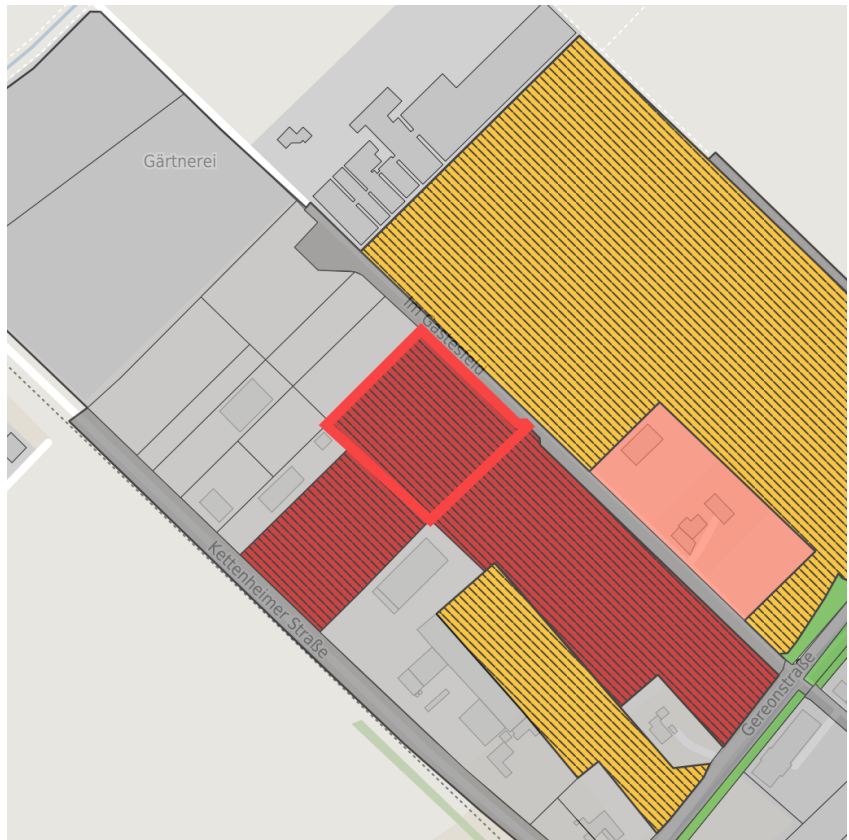

Factsheet parcel

Designation	Gewerbegebiet Vettweiß (No. 002)
Area size	8,000 m ²
City / district	Vettweiß, Kreis Düren

Map view

Regional overview

Municipal overview

Detail view

© [OpenStreetMap](#) contributors.

Private ownership	Water area	Rail area	Street area
Green area	Living space	disposal/supply infrastructure	Other Area

Parcel

Area size	8,000 m ²
Price	On Demand
Availability	Immediately available area
Area designation	Commercial zone
Divisible	Yes
24h operation	No

Commercial zone

Vettweiß - The ABC for your success

The Vettweiss commercial zone is well located in the Aachen - Bonn - Cologne (ABC) city triangle. Situated on the outskirts of Vettweiss, the Vettweiss commercial zone provides your employees with numerous utilities which can be reached easily on foot. Favorable space prices as well as a legally binding development plan will guarantee that your business has an optimum start in Vettweiss.