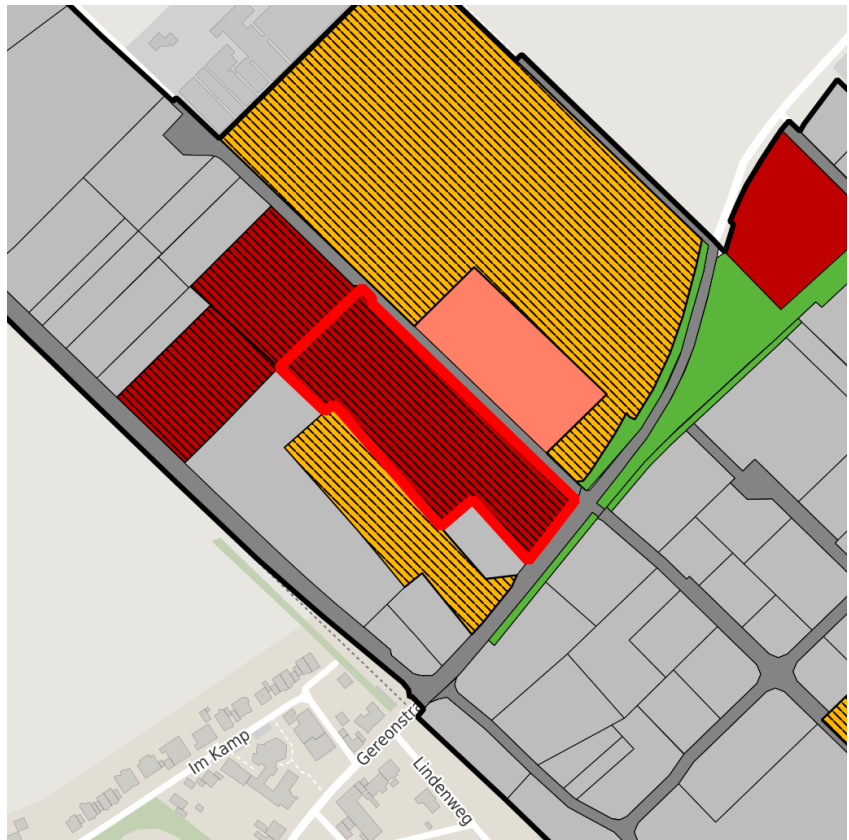

Factsheet parcel

Designation	Gewerbegebiet Vettweiß (No. 052)
Area size	17,790 m ²
City / district	Vettweiß, Kreis Düren

Map view

Regional overview

Municipal overview

Detail view

© [OpenStreetMap](#) contributors.

Availabilities

Immediately available area	Available area within short term (< 2 years)	Available area within medium term (2-5 years)	Available area within Long term (> 5 years)
Not available area			

Other areas

Private ownership	Water area	Rail area	Street area
Green area	Living space	disposal/supply infrastructure	Other Area

Parcel

Area size	17,790 m ²
Price	45.00 €/m ²
Availability	Immediately available area
Area designation	Commercial zone
Divisible	Yes
24h operation	No

Commercial zone

Vettweiß - The ABC for your success

The Vettweiss commercial zone is well located in the Aachen - Bonn - Cologne (ABC) city triangle. Situated on the outskirts of Vettweiss, the Vettweiss commercial zone provides your employees with numerous utilities which can be reached easily on foot. Favorable space prices as well as a legally binding development plan will guarantee that your business has an optimum start in Vettweiss.