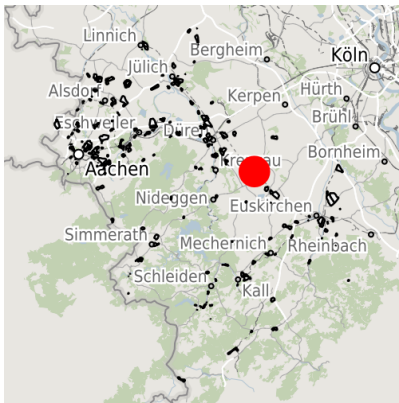

Factsheet parcel

Designation	Gewerbegebiet Vettweiß (No. 052)
Area size	17,790 m ²
City / district	Vettweiß, Kreis Düren

Map view

Regional overview

Municipal overview

Detail view

© [OpenStreetMap](#) contributors.

Commercial zone

Vettweiß - The ABC for your success

The Vettweiss commercial zone is well located in the Aachen - Bonn - Cologne (ABC) city triangle. Situated on the outskirts of Vettweiss, the Vettweiss commercial zone provides your employees with numerous utilities which can be reached easily on foot. Favorable space prices as well as a legally binding development plan will guarantee that your business has an optimum start in Vettweiss.

Gewerbegebiet Vettweiss

Erreichbarkeit in 20 Minuten: 140.000 Einwohner

Transport connections

		Distance	
		[km]	[min]
Freeway	A4	15.0	12
	A1	15.9	13
Highway	B477	1.0	1
Airport	Köln-Bonn	60.6	41
	Maastrich-Aachen	81.7	50
Port	Am Godorf Köln	39.6	32
	Binnenhavenweg Stein (NL)	81.1	57
Railway	Aachen-Hbf	48.5	36
	Köln-Hbf	52.9	43
Public transport	Bushaltestelle	1.2	3

Information about Vettweiß

The town of Vettweiß is situated in the southeast of the district of Düren and shares borders with the districts of Euskirchen and Erftkreis, in the southwest and the west with the towns of Nideggen and Kreuzau, in the north with Nörvenich.