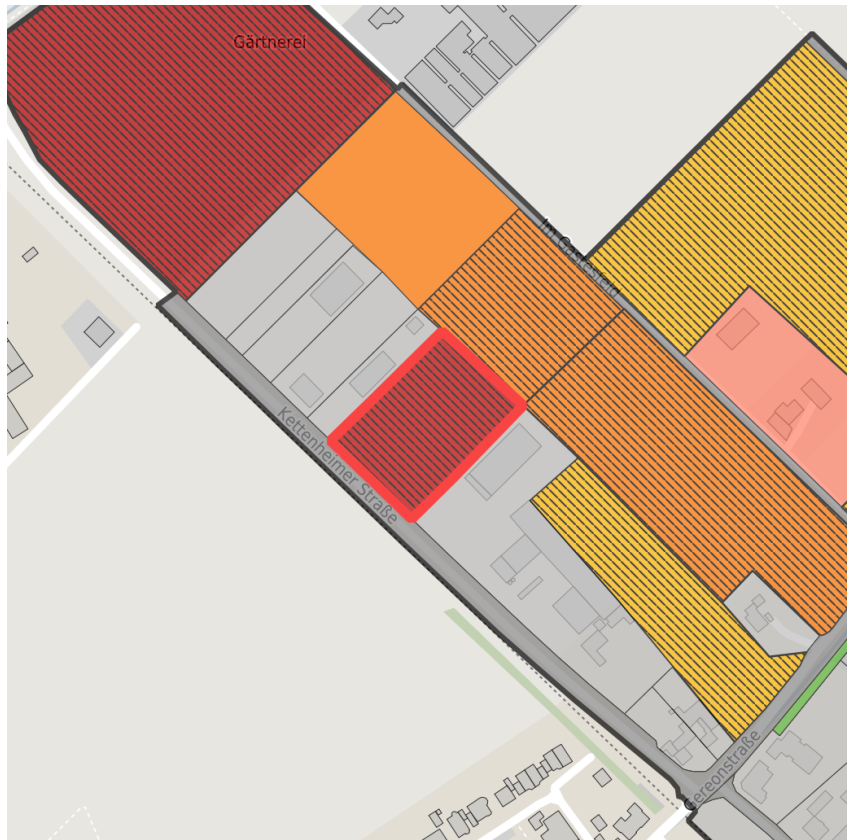

Factsheet parcel

Designation	Gewerbegebiet Vettweiß (No. 047)
Area size	7,309 m ²
City / district	Vettweiß, Kreis Düren

Map view

Regional overview

Municipal overview

Detail view

© [OpenStreetMap](#) contributors.

Availabilities

- | | | | |
|----------------------------|----------------------------------------------|-----------------------------------------------|---------------------------------------------|
| Immediately available area | Available area within short term (< 2 years) | Available area within medium term (2-5 years) | Available area within Long term (> 5 years) |
| Not available area | | | |

Parcel

Area size	7,309 m ²
Price	30.00 €/m ²
Availability	Immediately available area
Area designation	Commercial zone
Divisible	Yes
24h operation	No

Commercial zone

Vettweiß - The ABC for your success

The Vettweiss commercial zone is well located in the Aachen - Bonn - Cologne (ABC) city triangle. Situated on the outskirts of Vettweiss, the Vettweiss commercial zone provides your employees with numerous utilities which can be reached easily on foot. Favorable space prices as well as a legally binding development plan will guarantee that your business has an optimum start in Vettweiss.