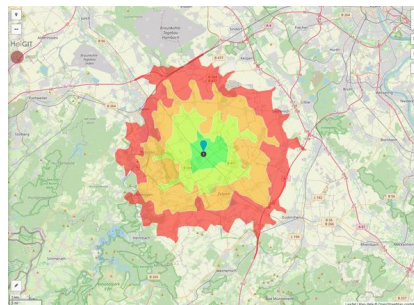

Parcel

Area size	7,309 m ²
Price	30.00 €/m ²
Availability	Immediately available area
Area designation	Commercial zone
Divisible	Yes
24h operation	No

Commercial zone

Vettweiß - The ABC for your success

The Vettweiss commercial zone is well located in the Aachen - Bonn - Cologne (ABC) city triangle. Situated on the outskirts of Vettweiss, the Vettweiss commercial zone provides your employees with numerous utilities which can be reached easily on foot. Favorable space prices as well as a legally binding development plan will guarantee that your business has an optimum start in Vettweiss.

Gewerbegebiet Vettweiss

Erreichbarkeit in 20 Minuten: 140.000 Einwohner

Transport connections

		Distance	
		[km]	[min]
Freeway	A4	15.0	12
	A1	15.9	13
Highway	B477	1.0	1
Airport	Köln-Bonn	60.6	41
	Maastrich-Aachen	81.7	50
Port	Am Godorf Köln	39.6	32
	Binnenhavenweg Stein (NL)	81.1	57
Railway	Aachen-Hbf	48.5	36
	Köln-Hbf	52.9	43
Public transport	Bushaltestelle	1.2	3