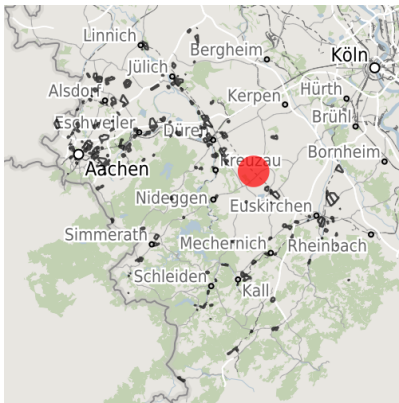

Factsheet parcel

Designation	Gewerbegebiet Vettweiß (No. 047)
Area size	7,309 m ²
City / district	Vettweiß, Kreis Düren

Map view

Regional overview

Municipal overview

Detail view

© [OpenStreetMap](#) contributors.

Parcel

Area size	7,309 m ²
Price	30.00 €/m ²
Availability	Immediately available area
Area designation	Commercial zone
Divisible	Yes
24h operation	No

Commercial zone

Vettweiß - The ABC for your success

The Vettweiss commercial zone is well located in the Aachen - Bonn - Cologne (ABC) city triangle. Situated on the outskirts of Vettweiss, the Vettweiss commercial zone provides your employees with numerous utilities which can be reached easily on foot. Favorable space prices as well as a legally binding development plan will guarantee that your business has an optimum start in Vettweiss.

Gewerbegebiet Vettweiss

Erreichbarkeit in 20 Minuten: 140.000 Einwohner

Transport connections

		Distance	
		[km]	[min]
Freeway	A4	15.0	12
	A1	15.9	13
Highway	B477	1.0	1
Airport	Köln-Bonn	60.6	41
	Maastrich-Aachen	81.7	50
Port	Am Godorf Köln	39.6	32
	Binnenhavenweg Stein (NL)	81.1	57
Railway	Aachen-Hbf	48.5	36
	Köln-Hbf	52.9	43
Public transport	Bushaltestelle	1.2	3

Information about Vettweiß

The town of Vettweiß is situated in the southeast of the district of Düren and shares borders with the districts of Euskirchen and Erftkreis, in the southwest and the west with the towns of Nideggen and Kreuzau, in the north with Nörvenich.