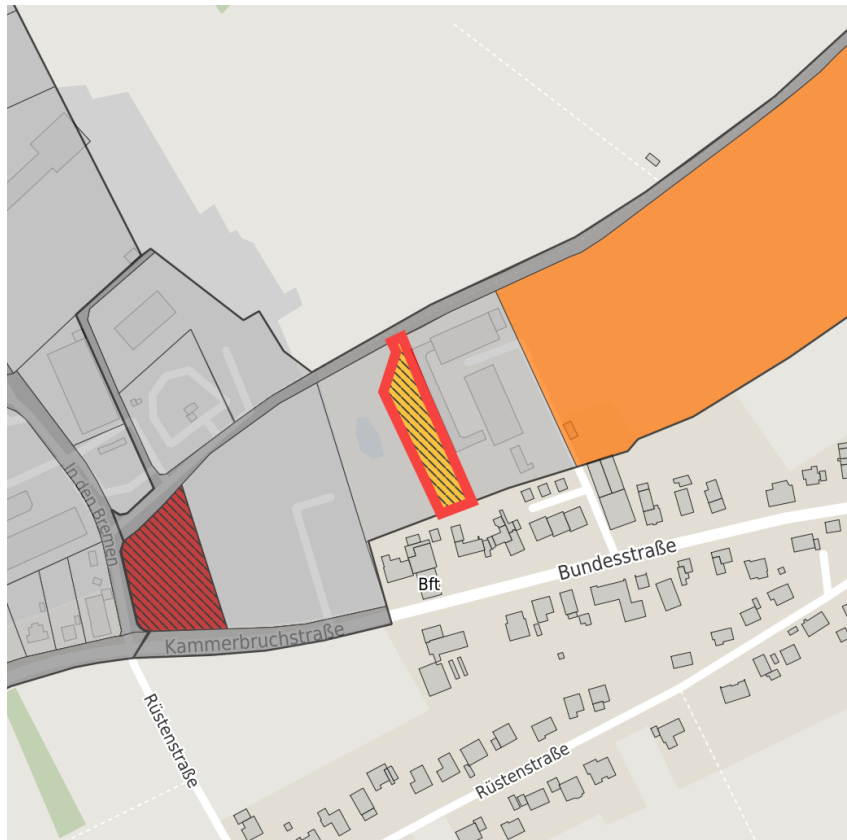

Factsheet parcel

Designation	Gewerbegebiet Simmerath - Erweiterung (No. 008)
Area size	2,263 m ²
City / district	Simmerath, StädteRegion Aachen

Map view

Regional overview

Municipal overview

Detail view

© [OpenStreetMap](#) contributors.

Parcel

Area size	2,263 m ²
Price	On Demand
Availability	Available area within medium term (2-5 years)
Area designation	Commercial zone
Divisible	No
24h operation	No

Commercial zone

Location	Outskirts
Industrial tax multiplier	420.00 %
Regional important?	No