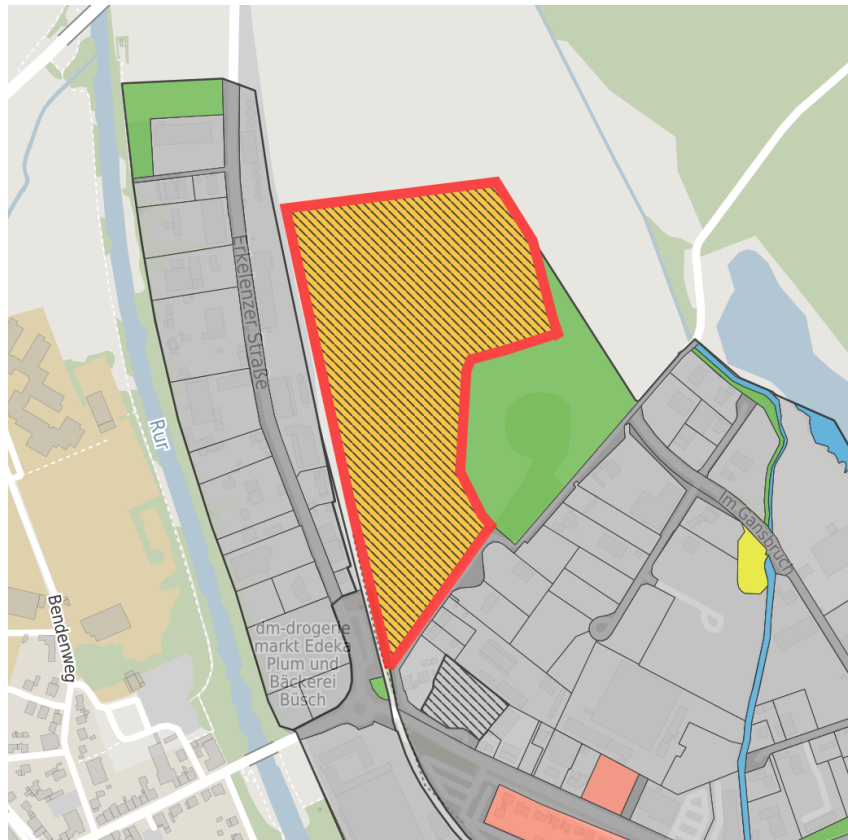

Factsheet parcel

Designation	Gewerbegebiet Im Gansbruch (No. 157)
Area size	97,600 m ²
City / district	Linnich, Kreis Düren

Map view

Regional overview

Municipal overview

Detail view

© [OpenStreetMap](#) contributors.

Availabilities

Immediately available area	Available area within short term (< 2 years)	Available area within medium term (2-5 years)	Available area within Long term (> 5 years)
Not available area			

Other areas

Private ownership	Water area	Rail area	Street area
Green area	Living space	disposal/supply infrastructure	Other Area

Parcel

Area size	97,600 m ²
Price	On Demand
Availability	Available area within medium term (2-5 years)
Area designation	Commercial zone
Divisible	Yes
24h operation	No

Commercial zone

Business site "Im Gansbruch"

In 2003 the town of Linnich extended the commercial zone "Im Gansbruch" by approx. 5 ha. The projected lot dimensions are not binding and can be tailored to the buyer's wishes where appropriate. Nevertheless, the whole space must be taken into account.