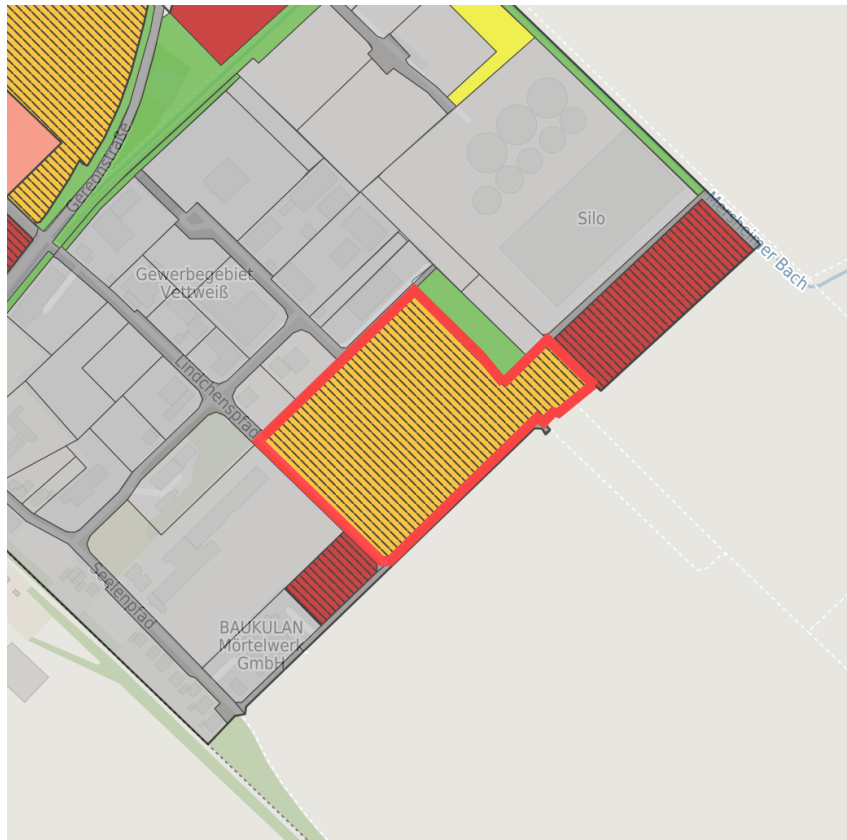

## Factsheet parcel

Designation	Gewerbegebiet Vettweiß (No. 040)
Area size	28,986 m <sup>2</sup>
City / district	Vettweiß, Kreis Düren

## Map view

Regional overview

Municipal overview

Detail view

© [OpenStreetMap](#) contributors.

## Availabilities

- |                            |  |   |   |
|----------------------------|--|---|---|
| Immediately available area | Available area within short term (< 2 years) | Available area within medium term (2-5 years) | Available area within Long term (> 5 years) |
| Not available area         |  |   |   |

## Parcel

Area size	28,986 m <sup>2</sup>
Price	30.00 €/m <sup>2</sup>
Availability	Available area within medium term (2-5 years)
Area designation	Commercial zone
Divisible	Yes
24h operation	No