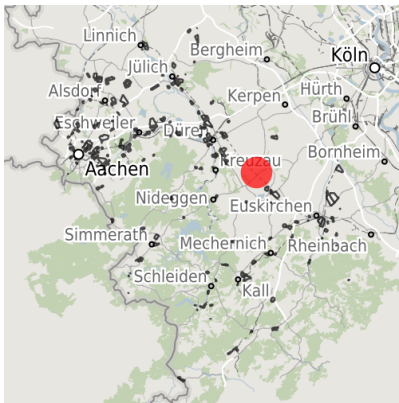

## Map view

Regional overview

Municipal overview

Detail view

© [OpenStreetMap](#) contributors.

Gewerbegebiet Vettweiss

Erreichbarkeit in 20 Minuten: 140.000 Einwohner

## Transport connections

			Distance	
			[km]	[min]
Freeway	A4		15.0	12
	A1		15.9	13
Highway	B477		1.0	1
Airport	Köln-Bonn		60.6	41
	Maastrich-Aachen		81.7	50
Port	Am Godorf Köln		39.6	32
	Binnenhavenweg Stein (NL)		81.1	57
Railway	Aachen-Hbf		48.5	36
	Köln-Hbf		52.9	43
Public transport	Bushaltestelle		1.2	3

## Information about Vettweiß

The town of Vettweiß is situated in the southeast of the district of Düren and shares borders with the districts of Euskirchen and Erftkreis, in the southwest and the west with the towns of Nideggen and Kreuzau, in the north with Nörvenich.