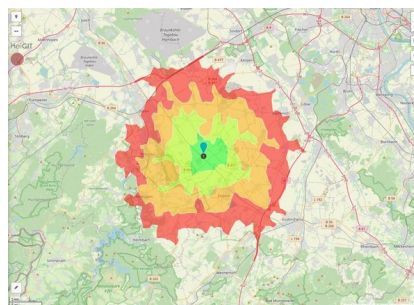

Erreichbarkeit in 20 Minuten: 140.000 Einwohner