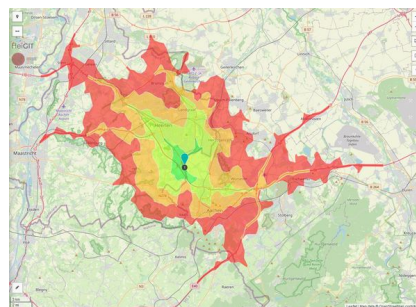

Commercial zone

AVANTIS - This is Europe!

AVANTIS, the binational European Science and Business Park, is now offering your ideas and innovations limitless opportunities. Located directly on the border between Germany and the Netherlands, we have a European outlook geared to your success. After all, there are no borders in the new Europe!

Location	Solitary location
Main industry sector	logistic companies, business and office buildings
Main companies	Deutsche Post DHL, Honold Logistik Group, Vodafone, DocMorris NV, Micromeritics GmbH, Naebers Elektro BV
Industrial tax multiplier	475.00 %
Price range	from 120.00 €/m ² to 120.00 €/m ²

Grenzenlose Möglichkeiten auf AVANTIS!

Erreichbarkeit in 20 Minuten: 685.000 Einwohner

Transport connections

		Distance	
		[km]	[min]
Freeway	A4	0.1	1
Highway	N281	1.0	2
Airport	Maastricht Aachen Airport	36.0	25
	Flughafen Lüttich	80.1	63
Port	Binnenhavenweg Stein (NL)	29.0	35
	Holtum-Nordweg Born (NL)	44.3	33
Rail freight	AC-Hbf	16.4	17
Railway	Köln-Hbf	87.5	56
Public transport	Bushaltepunkt	0.1	1