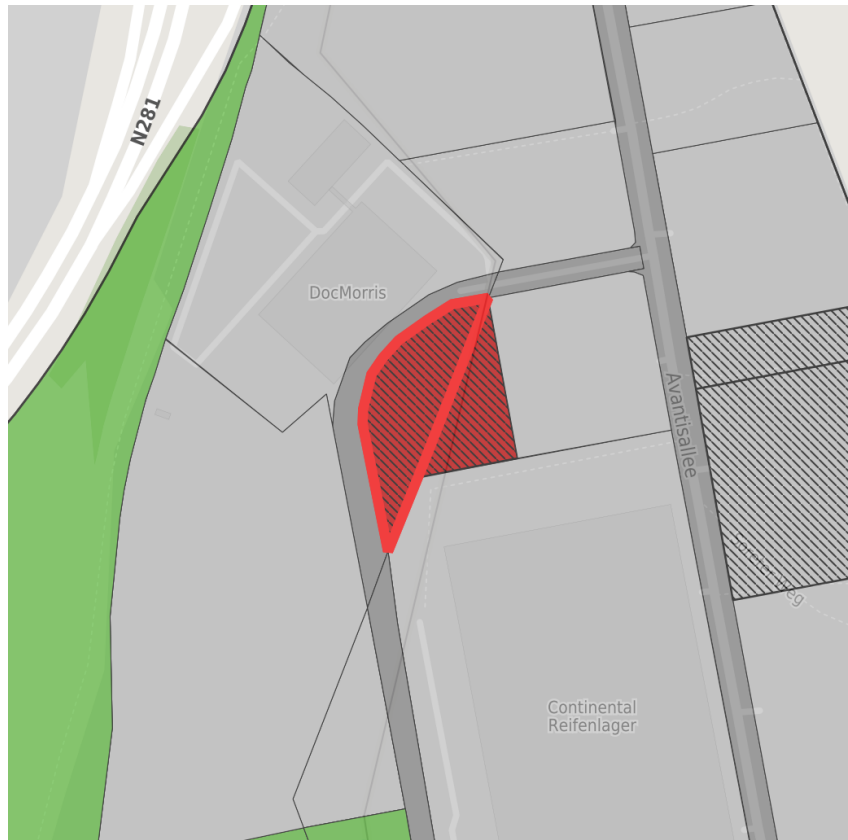

Factsheet parcel

Designation	Avantis - European Business Park (No. 155)
Area size	6,985 m ²
City / district	Heerlen, Parkstad Limburg

Map view

Regional overview

Municipal overview

Detail view

© [OpenStreetMap](#) contributors.

Private ownership	Water area	Rail area	Street area
Green area	Living space	disposal/supply infrastructure	Other Area

Parcel

Area size	6,985 m ²
Price	On Demand
Availability	Immediately available area
Divisible	No
24h operation	No