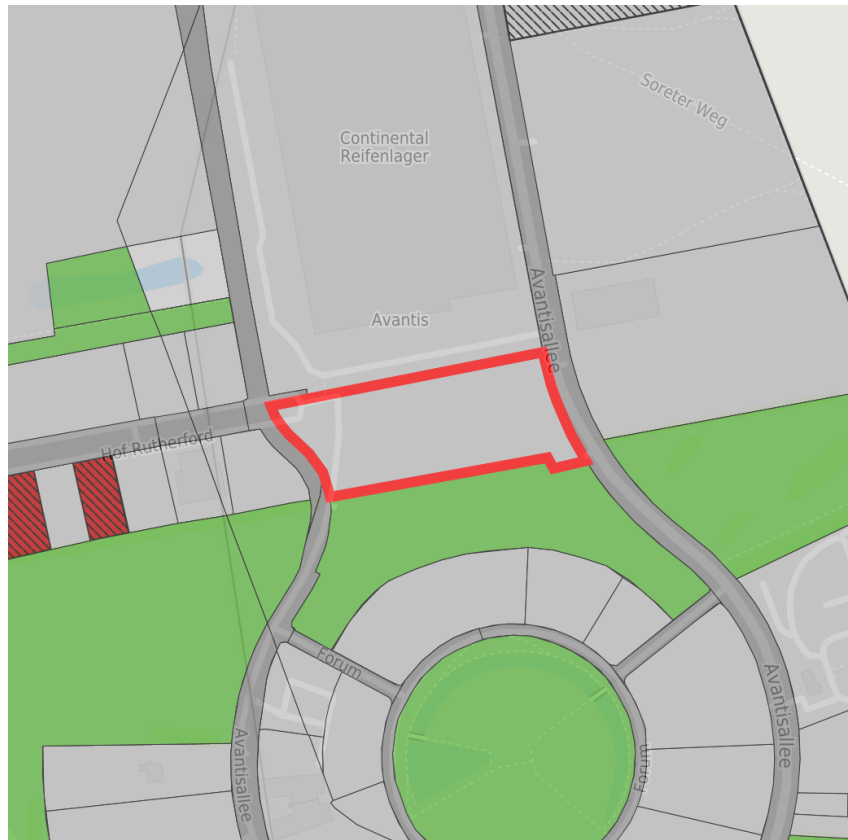

## Factsheet parcel

Designation	Avantis - European Business Park (No. 146)
Area size	17,110 m <sup>2</sup>
City / district	Aachen, Stadt Aachen

## Map view

Regional overview

Municipal overview

Detail view

© [OpenStreetMap](#) contributors.

## Parcel

Area size	17,110 m <sup>2</sup>
Price	On Demand
Availability	Not available area
Area designation	Commercial zone
24h operation	No