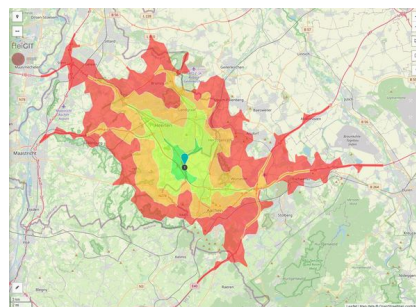

## Commercial zone

AVANTIS - This is Europe!

AVANTIS, the binational European Science and Business Park, is now offering your ideas and innovations limitless opportunities. Located directly on the border between Germany and the Netherlands, we have a European outlook geared to your success. After all, there are no borders in the new Europe!

Location	Solitary location
Main industry sector	logistic companies, business and office buildings
Main companies	Deutsche Post DHL, Honold Logistik Group, Vodafone, DocMorris NV, Micromeritics GmbH, Naebers Elektro BV
Industrial tax multiplier	475.00 %
Regional important?	Yes

Grenzenlose Möglichkeiten auf AVANTIS!

Erreichbarkeit in 20 Minuten: 685.000 Einwohner