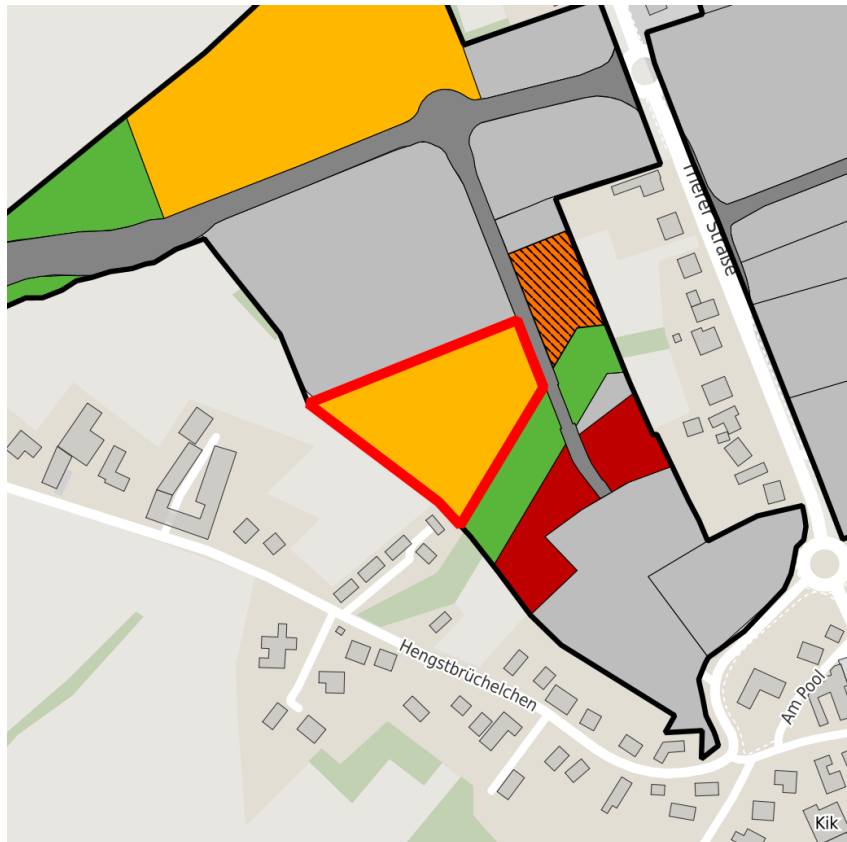

## Factsheet parcel

Designation	Gewerbegebiet Imgenbroich - Erweiterung Nord-West (No. 010)
Area size	11,165 m <sup>2</sup>
City / district	Monschau, StädteRegion Aachen

## Map view

Regional overview

Municipal overview

Detail view

© [OpenStreetMap](#) contributors.

### Availabilities

- |                            |  |   |   |
|----------------------------|--|---|---|
| Immediately available area | Available area within short term (< 2 years) | Available area within medium term (2-5 years) | Available area within Long term (> 5 years) |
| Not available area         |  |   |   |

## Commercial zone

Location	Outskirts
Industrial tax multiplier	407.00 %
Regional important?	Yes

Erreichbarkeit in 20 Minuten: 35.000  
 Einwohner