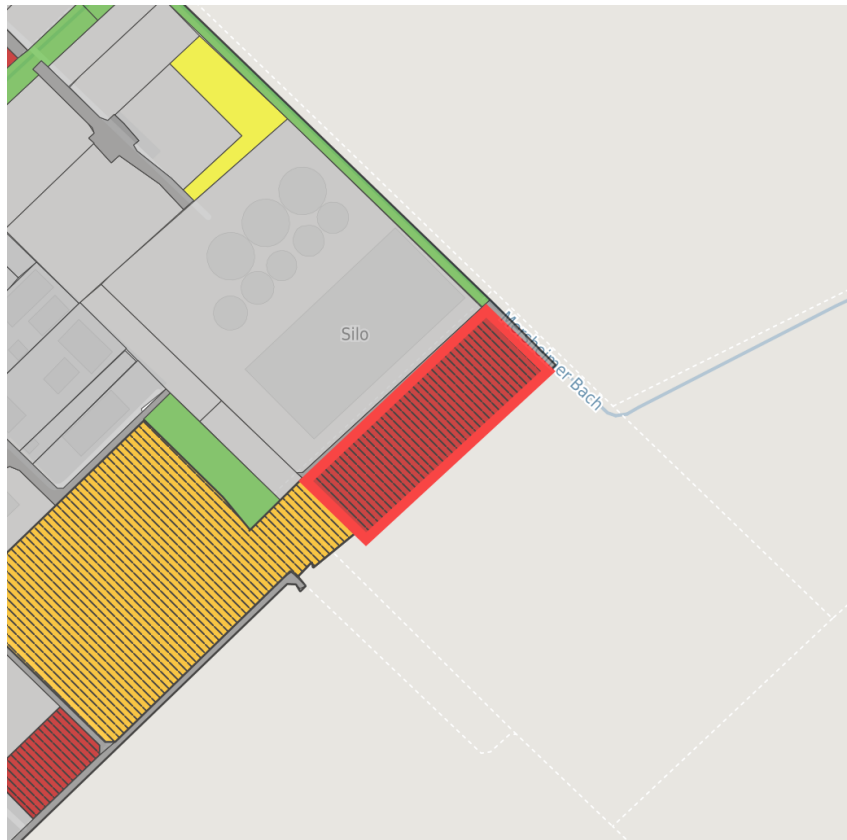

Factsheet parcel

Designation	Gewerbegebiet Vettweiß (No. 077)
Area size	10,397 m ²
City / district	Vettweiß, Kreis Düren

Map view

Regional overview

Municipal overview

Detail view

© [OpenStreetMap](https://www.openstreetmap.org/) contributors.

Availabilities

- | | | | |
|----------------------------|--|---|---|
| Immediately available area | Available area within short term (< 2 years) | Available area within medium term (2-5 years) | Available area within Long term (> 5 years) |
| Not available area | | | |

Parcel

Area size	10,397 m ²
Price	30.00 €/m ²
Availability	Immediately available area
Area designation	Commercial zone
Divisible	Yes
24h operation	No

Commercial zone

Vettweiß - The ABC for your success

The Vettweiss commercial zone is well located in the Aachen - Bonn - Cologne (ABC) city triangle. Situated on the outskirts of Vettweiss, the Vettweiss commercial zone provides your employees with numerous utilities which can be reached easily on foot. Favorable space prices as well as a legally binding development plan will guarantee that your business has an optimum start in Vettweiss.