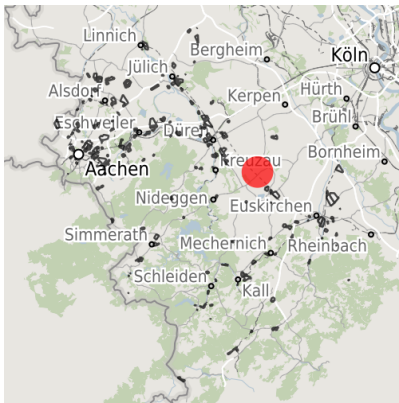

Factsheet parcel

Designation	Gewerbegebiet Vettweiß (No. 077)
Area size	10,397 m ²
City / district	Vettweiß, Kreis Düren

Map view

Regional overview

Municipal overview

Detail view

© [OpenStreetMap](https://www.openstreetmap.org/) contributors.

Parcel

Area size	10,397 m ²
Price	30.00 €/m ²
Availability	Immediately available area
Area designation	Commercial zone
Divisible	Yes
24h operation	No

Commercial zone

Vettweiß - The ABC for your success

The Vettweiss commercial zone is well located in the Aachen - Bonn - Cologne (ABC) city triangle. Situated on the outskirts of Vettweiss, the Vettweiss commercial zone provides your employees with numerous utilities which can be reached easily on foot. Favorable space prices as well as a legally binding development plan will guarantee that your business has an optimum start in Vettweiss.

Gewerbegebiet Vettweiss

Erreichbarkeit in 20 Minuten: 140.000 Einwohner

Transport connections

		Distance	
		[km]	[min]
Freeway	A4	15.0	12
	A1	15.9	13
Highway	B477	1.0	1
Airport	Köln-Bonn	60.6	41
	Maastrich-Aachen	81.7	50
Port	Am Godorf Köln	39.6	32
	Binnenhavenweg Stein (NL)	81.1	57
Railway	Aachen-Hbf	48.5	36
	Köln-Hbf	52.9	43
Public transport			
	Bushaltestelle	1.2	3

Information about Vettweiß

The town of Vettweiß is situated in the southeast of the district of Düren and shares borders with the districts of Euskirchen and Erftkreis, in the southwest and the west with the towns of Nideggen and Kreuzau, in the north with Nörvenich.