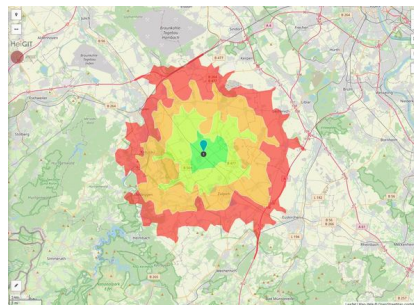

Commercial zone

Vettweiß - The ABC for your success

The Vettweiss commercial zone is well located in the Aachen - Bonn - Cologne (ABC) city triangle. Situated on the outskirts of Vettweiss, the Vettweiss commercial zone provides your employees with numerous utilities which can be reached easily on foot. Favorable space prices as well as a legally binding development plan will guarantee that your business has an optimum start in Vettweiss.

Gewerbegebiet Vettweiss

Erreichbarkeit in 20 Minuten: 140.000 Einwohner

Transport connections

		Distance	
		[km]	[min]
Freeway	A4	15.0	12
	A1	15.9	13
Highway	B477	1.0	1
Airport	Köln-Bonn	60.6	41
	Maastrich-Aachen	81.7	50
Port	Am Godorf Köln	39.6	32
	Binnenhavenweg Stein (NL)	81.1	57
Railway	Aachen-Hbf	48.5	36
	Köln-Hbf	52.9	43
Public transport	Bushaltestelle	1.2	3