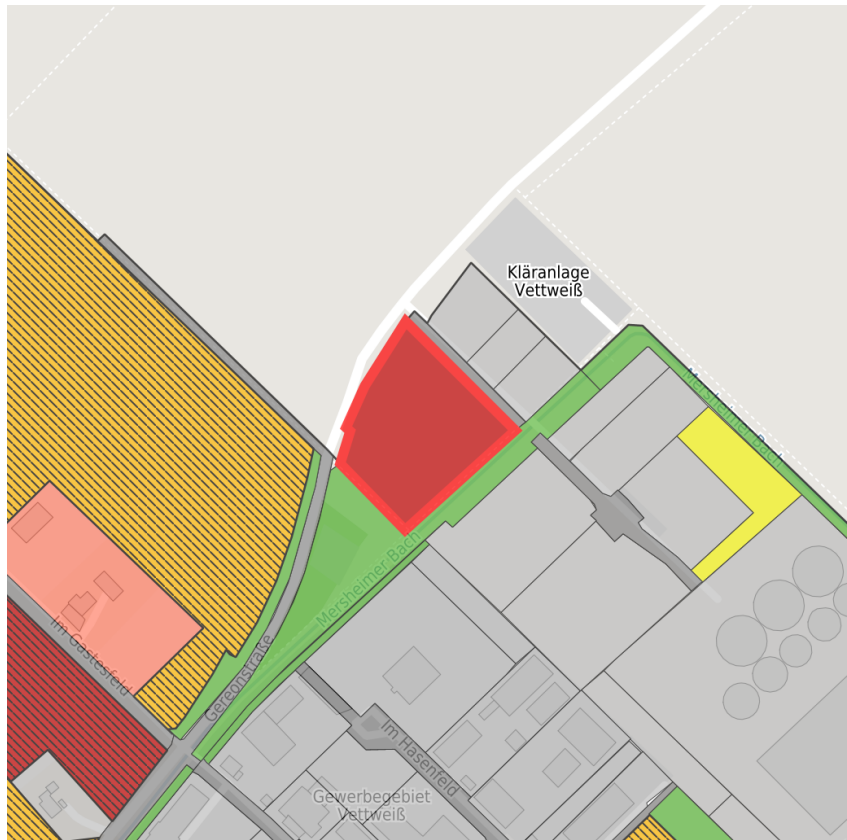

Factsheet parcel

Designation Gewerbegebiet Vettweiß (No. 070)
 Area size 8,406 m²
 City / district Vettweiß, Kreis Düren

Map view

Regional overview

Municipal overview

Detail view

© [OpenStreetMap](#) contributors.

Availabilities

-  Immediately available area
-  Available area within short term (< 2 years)
-  Available area within medium term (2-5 years)
-  Available area within Long term (> 5 years)
-  Not available area

Other areas

-  Private ownership
-  Water area
-  Rail area
-  Street area
-  Green area
-  Living space
-  disposal/supply infrastructure
-  Other Area

Parcel

Area size	8,406 m ²
Price	30.00 €/m ²
Availability	Immediately available area
Area designation	Commercial zone
Divisible	Yes
24h operation	No

Commercial zone

Vettweiß - The ABC for your success

The Vettweiss commercial zone is well located in the Aachen - Bonn - Cologne (ABC) city triangle. Situated on the outskirts of Vettweiss, the Vettweiss commercial zone provides your employees with numerous utilities which can be reached easily on foot. Favorable space prices as well as a legally binding development plan will guarantee that your business has an optimum start in Vettweiss.